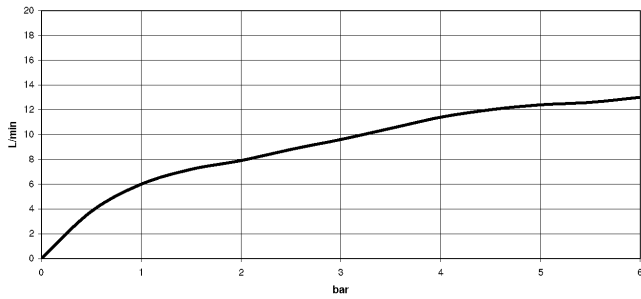

Rinsing spray set - Brushed Dark Platinum

LOT

27 722 970

- with angular rosette
- spray flow
- automatic spout/shower diverter
- height of mixer 189 mm
- hole diameter rinsing spray 32mm
- fabric braided hose 1500 mm
- sprayface with anti-scaling system
- lead-free

Can only be combined with 32800680, 32843680.

Intrinsic protection against back flow.

	Brushed Dark Platinum	27 722 970-99
	Chrome	27 722 970-00
	Brushed Platinum	27 722 970-06
	Platinum	27 722 970-08
	Durabrand (23kt Gold)	27 722 970-09
	Dark Chrome	27 722 970-19
	Brushed Durabrand (23kt Gold)	27 722 970-28
	Brushed Champagne (22kt Gold)	27 722 970-46
	Champagne (22kt Gold)	27 722 970-47
	Brushed Chrome	27 722 970-93

27 722 970

mm [inches]

Flow rate chart

Certificates

Belgaqua\_21-027- 27\_3. IAPMO\_N-4976 (2). LGA\_29572. IAPMO\_6397. LGA\_38645.

27 722 970

Parts for other finishes can be found here: [Chrome](#)

Spare parts list