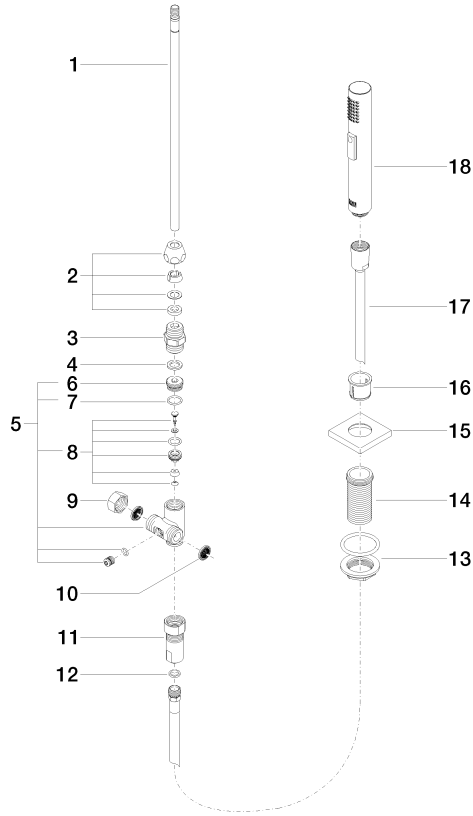

Rinsing spray set - Brushed Dark Platinum

LOT

27 722 970

- with angular rosette
- spray flow
- automatic spout/shower diverter
- height of mixer 189 mm
- hole diameter rinsing spray 32mm
- fabric braided hose 1500 mm
- sprayface with anti-scaling system
- lead-free

Can only be combined with 32800680, 32843680.

Intrinsic protection against back flow.

	Brushed Dark Platinum	27 722 970-99
	Chrome	27 722 970-00
	Brushed Platinum	27 722 970-06
	Platinum	27 722 970-08
	Durabrand (23kt Gold)	27 722 970-09
	Dark Chrome	27 722 970-19
	Brushed Durabrand (23kt Gold)	27 722 970-28
	Brushed Champagne (22kt Gold)	27 722 970-46
	Champagne (22kt Gold)	27 722 970-47
	Brushed Chrome	27 722 970-93

27 722 970

mm [inches]

Flow rate chart

Certificates

Belgaqua\_21-027- 27\_3. IAPMO\_N-4976 (2). LGA\_29572. IAPMO\_6397. LGA\_38645.

27 722 970

Parts for other finishes can be found here: [Chrome](#)

Spare parts list

No.	Item Number	Name	Quantity used	Delivery time
1	04 24 02 046 01-07	pipe	1	10
2	90 23 30 040 00-99	threaded connector	1	30
3	90 24 03 168 00 90	nipple	1	2
4	90 14 20 002 00 90	seal	1	2
5	90 17 09 046 10 90	diverter	1	2
6	09 24 04 112 10 90	nipple	1	2
7	90 14 10 033 00 90	seal	1	2
8	90 21 10 031 10 90	diverter	1	2
9	04 21 02 006 00 92	cap	1	2
10	09 23 01 039 90	sieve	2	2
11	90 24 03 241 00 90	nipple	1	2
12	90 14 20 019 00 90	seal	1	2
13	04 23 10 032 46 90	fixing set	1	2
14	09 30 01 090-07	sleeve	1	30
15	09 27 78 011-99	rosette	1	30
16	90 18 40 085 00 90	sleeve	1	2
17	90 30 02 062 00-99	hose	1	30
18	04 12 11 158 00-99	shower	1	30