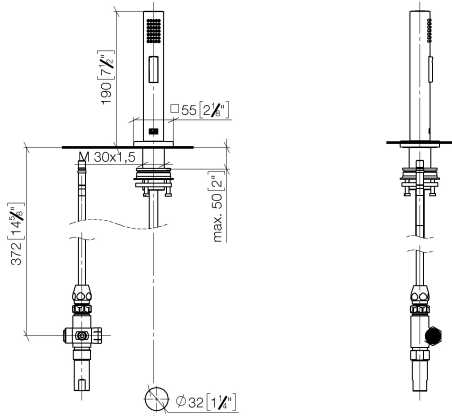

## Rinsing spray set - Brushed Platinum

27 723 970

- with angular rosette
- spray flow
- automatic spout/shower diverter
- height of mixer 190 mm
- hole diameter rinsing spray 32mm
- fabric braided hose 1500 mm
- sprayface with anti-scaling system
- lead-free

Can only be combined with 33826680, 32815680.

Intrinsic protection against back flow.

Residual water may emerge from the spray after closing.

Operating unit can be positioned freely.

	Brushed Platinum	27 723 970-06
	Chrome	27 723 970-00
	Platinum	27 723 970-08
	Dark Chrome	27 723 970-19
	Brushed Durabronze (23kt Gold)	27 723 970-28
	Brushed Champagne (22kt Gold)	27 723 970-46
	Champagne (22kt Gold)	27 723 970-47
	Brushed Dark Platinum	27 723 970-99

## Rinsing spray set - Brushed Platinum

27 723 970

mm [inches]

### Spare parts list

No.	Item Number	Name	Quantity used	Delivery time
1	04 12 11 158 00-06	shower	1	10
2	90 27 78 011 00-06	shaft	1	-
Spare part can no longer be ordered, please order the replacement item				
3	90 30 10 058 00 90	fixing set	1	10
4	09 23 01 039 90	sieve	1	2
5	90 30 02 062 00-06	hose	1	10
6	90 24 03 241 00 90	nipple	1	2
7	90 14 20 026 00 90	seal	1	2
8	90 17 09 046 12 90	diverter	1	2
9	90 28 20 068 00 90	connection	1	2