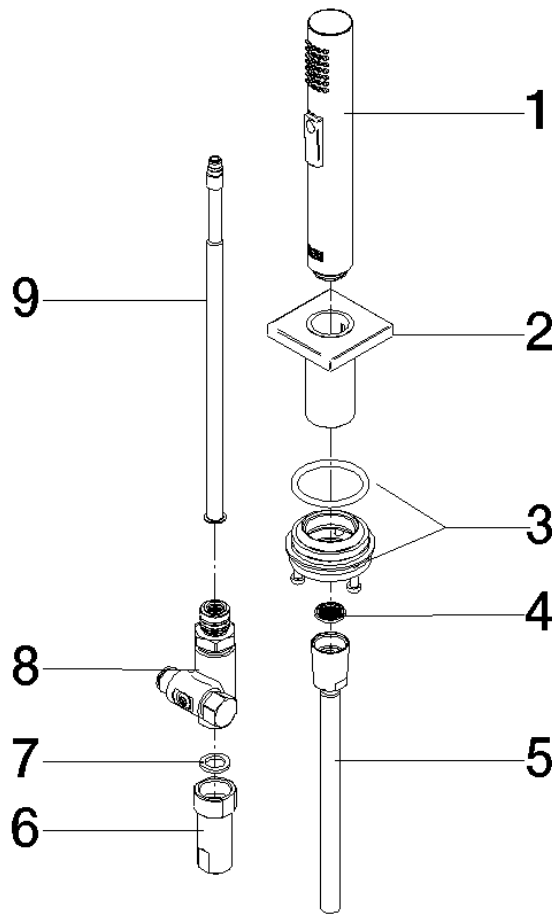

## Rinsing spray set - Brushed Platinum

27 723 970

- with angular rosette
- spray flow
- automatic spout/shower diverter
- height of mixer 190 mm
- hole diameter rinsing spray 32mm
- fabric braided hose 1500 mm
- sprayface with anti-scaling system
- lead-free

Can only be combined with 33826680, 32815680.

Intrinsic protection against back flow.

Residual water may emerge from the spray after closing.

Operating unit can be positioned freely.

	Brushed Platinum	27 723 970-06
	Chrome	27 723 970-00
	Platinum	27 723 970-08
	Dark Chrome	27 723 970-19
	Brushed Durabronze (23kt Gold)	27 723 970-28
	Brushed Champagne (22kt Gold)	27 723 970-46
	Champagne (22kt Gold)	27 723 970-47
	Brushed Dark Platinum	27 723 970-99

## Rinsing spray set - Brushed Platinum

27 723 970

mm [inches]

### Spare parts list

No.	Item Number	Name	Quantity used	Delivery time
1	04 12 11 158 00-06	shower	1	10
2	90 27 78 011 00-06	shaft	1	-
Spare part can no longer be ordered, please order the replacement item				
3	90 30 10 058 00 90	fixing set	1	10
4	09 23 01 039 90	sieve	1	2
5	90 30 02 062 00-06	hose	1	10
6	90 24 03 241 00 90	nipple	1	2
7	90 14 20 026 00 90	seal	1	2
8	90 17 09 046 12 90	diverter	1	2
9	90 28 20 068 00 90	connection	1	2