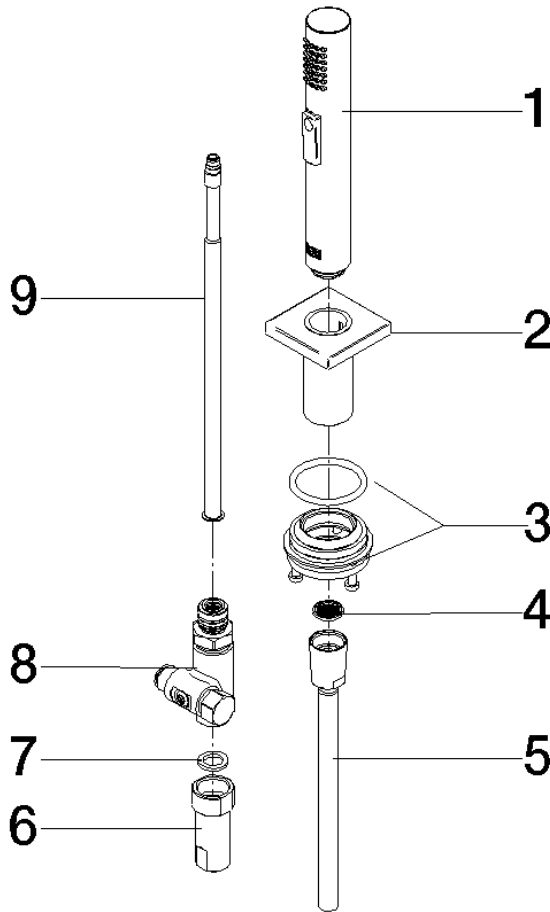

Rinsing spray set - Platinum

27 723 970

- with angular rosette
- spray flow
- automatic spout/shower diverter
- height of mixer 190 mm
- hole diameter rinsing spray 32mm
- fabric braided hose 1500 mm
- sprayface with anti-scaling system
- lead-free

Can only be combined with 33826680, 32815680.

Intrinsic protection against back flow.

Residual water may emerge from the spray after closing.

Operating unit can be positioned freely.

	Platinum	27 723 970-08
	Chrome	27 723 970-00
	Brushed Platinum	27 723 970-06
	Dark Chrome	27 723 970-19
	Brushed Durabronze (23kt Gold)	27 723 970-28
	Brushed Champagne (22kt Gold)	27 723 970-46
	Champagne (22kt Gold)	27 723 970-47
	Brushed Dark Platinum	27 723 970-99

Rinsing spray set - Platinum

27 723 970

mm [inches]

Rinsing spray set - Platinum

27 723 970

Parts for other finishes can be found here: [Chrome](#)

Spare parts list

No.	Item Number	Name	Quantity used	Delivery time
1	04 12 11 158 00-08	shower	1	40
2	90 27 78 011 00-08	shaft	1	-
Spare part can no longer be ordered, please order the replacement item				
3	90 30 10 058 00 90	fixing set	1	10
4	09 23 01 039 90	sieve	1	2
5	90 30 02 062 00-08	hose	1	40
6	90 24 03 241 00 90	nipple	1	2
7	90 14 20 026 00 90	seal	1	2
8	90 17 09 046 12 90	diverter	1	2
9	90 28 20 068 00 90	connection	1	2