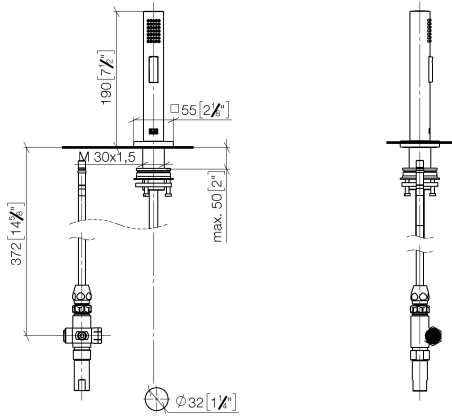

Rinsing spray set - Platinum

27 723 970

- with angular rosette
- spray flow
- automatic spout/shower diverter
- height of mixer 190 mm
- hole diameter rinsing spray 32mm
- fabric braided hose 1500 mm
- sprayface with anti-scaling system
- lead-free

Can only be combined with 33826680, 32815680.

Intrinsic protection against back flow.

Residual water may emerge from the spray after closing.

Operating unit can be positioned freely.

	Platinum	27 723 970-08
	Chrome	27 723 970-00
	Brushed Platinum	27 723 970-06
	Dark Chrome	27 723 970-19
	Brushed Durabronze (23kt Gold)	27 723 970-28
	Brushed Champagne (22kt Gold)	27 723 970-46
	Champagne (22kt Gold)	27 723 970-47
	Brushed Dark Platinum	27 723 970-99

Rinsing spray set - Platinum

27 723 970

mm [inches]

Rinsing spray set - Platinum

27 723 970

Parts for other finishes can be found here: [Chrome](#)

Spare parts list

No.	Item Number	Name	Quantity used	Delivery time
1	04 12 11 158 00-08	shower	1	40
2	90 27 78 011 00-08	shaft	1	-
Spare part can no longer be ordered, please order the replacement item				
3	90 30 10 058 00 90	fixing set	1	10
4	09 23 01 039 90	sieve	1	2
5	90 30 02 062 00-08	hose	1	40
6	90 24 03 241 00 90	nipple	1	2
7	90 14 20 026 00 90	seal	1	2
8	90 17 09 046 12 90	diverter	1	2
9	90 28 20 068 00 90	connection	1	2