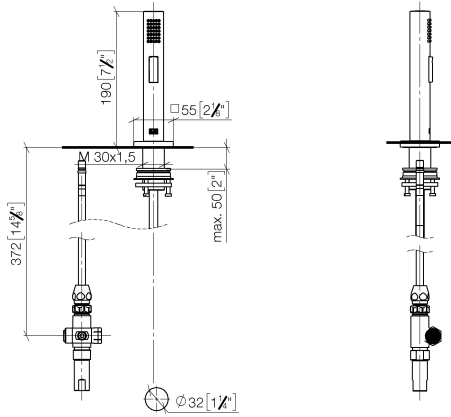

## Rinsing spray set - Dark Chrome

27 723 970

- with angular rosette
- spray flow
- automatic spout/shower diverter
- height of mixer 190 mm
- hole diameter rinsing spray 32mm
- fabric braided hose 1500 mm
- sprayface with anti-scaling system
- lead-free

Can only be combined with 33826680, 32815680.

Intrinsic protection against back flow.

Residual water may emerge from the spray after closing.

Operating unit can be positioned freely.

	Dark Chrome	27 723 970-19
	Chrome	27 723 970-00
	Brushed Platinum	27 723 970-06
	Platinum	27 723 970-08
	Brushed Durabronze (23kt Gold)	27 723 970-28
	Brushed Champagne (22kt Gold)	27 723 970-46
	Champagne (22kt Gold)	27 723 970-47
	Brushed Dark Platinum	27 723 970-99

## Rinsing spray set - Dark Chrome

27 723 970

mm [inches]

### Spare parts list

No.	Item Number	Name	Quantity used	Delivery time
1	04 12 11 158 00-19	shower	1	60
2	90 27 78 011 00-19	shaft	1	-
Spare part can no longer be ordered, please order the replacement item				
3	90 30 10 058 00 90	fixing set	1	10
4	09 23 01 039 90	sieve	1	2
5	90 30 02 062 00-19	hose	1	20
6	90 24 03 241 00 90	nipple	1	2
7	90 14 20 026 00 90	seal	1	2
8	90 17 09 046 12 90	diverter	1	2
9	90 28 20 068 00 90	connection	1	2