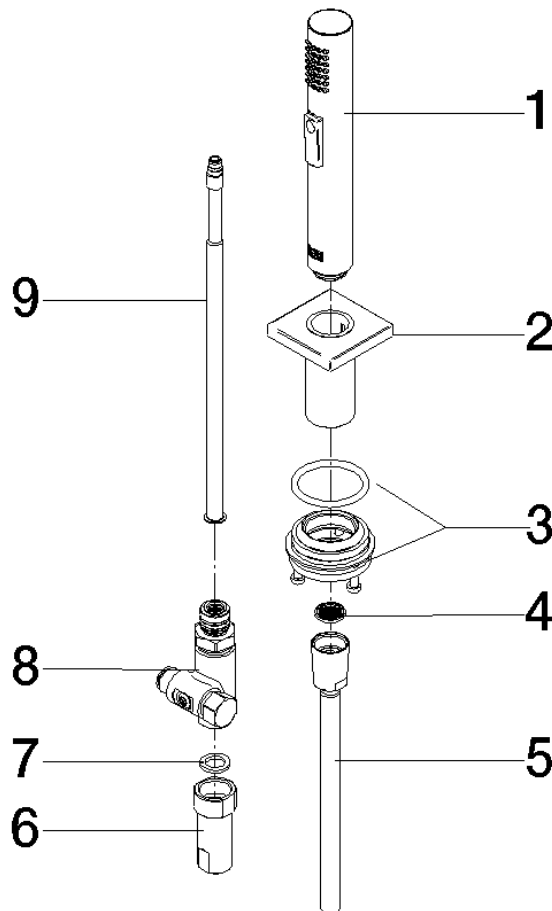

## Rinsing spray set - Dark Chrome

27 723 970

- with angular rosette
- spray flow
- automatic spout/shower diverter
- height of mixer 190 mm
- hole diameter rinsing spray 32mm
- fabric braided hose 1500 mm
- sprayface with anti-scaling system
- lead-free

## Rinsing spray set - Dark Chrome

27 723 970

mm [inches]

## Rinsing spray set - Dark Chrome

27 723 970

Parts for other finishes can be found here: [Chrome](#)

### Spare parts list

No.	Item Number	Name	Quantity used	Delivery time
1	04 12 11 158 00-19	shower	1	60
2	90 27 78 011 00-19	shaft	1	-
Spare part can no longer be ordered, please order the replacement item				
3	90 30 10 058 00 90	fixing set	1	10
4	09 23 01 039 90	sieve	1	2
5	90 30 02 062 00-19	hose	1	20
6	90 24 03 241 00 90	nipple	1	2
7	90 14 20 026 00 90	seal	1	2
8	90 17 09 046 12 90	diverter	1	2
9	90 28 20 068 00 90	connection	1	2