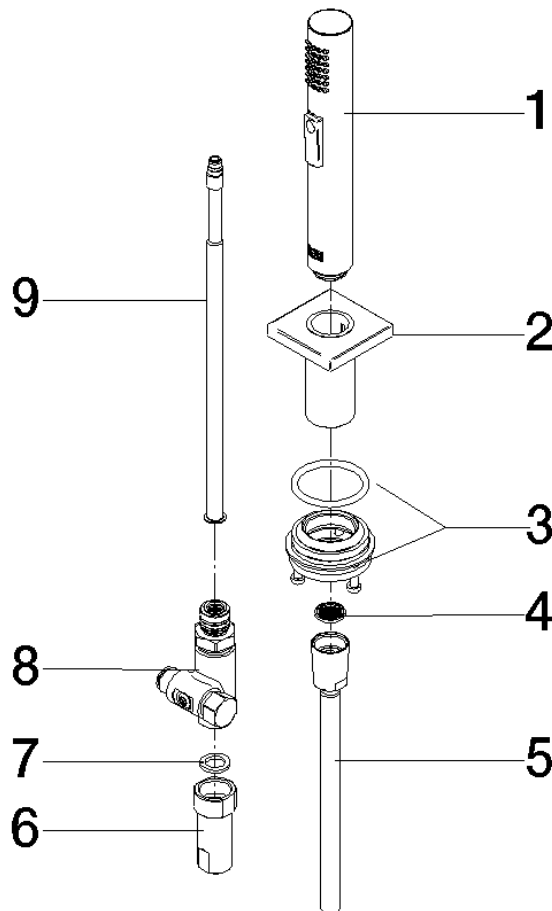

Rinsing spray set - Brushed Durabross (23kt Gold)

27 723 970

- with angular rosette
- spray flow
- automatic spout/shower diverter
- height of mixer 190 mm
- hole diameter rinsing spray 32mm
- fabric braided hose 1500 mm
- sprayface with anti-scaling system
- lead-free

Can only be combined with 33826680, 32815680.

Intrinsic protection against back flow.

Residual water may emerge from the spray after closing.

Operating unit can be positioned freely.

	Brushed Durabross (23kt Gold)	27 723 970-28
	Chrome	27 723 970-00
	Brushed Platinum	27 723 970-06
	Platinum	27 723 970-08
	Dark Chrome	27 723 970-19
	Brushed Champagne (22kt Gold)	27 723 970-46
	Champagne (22kt Gold)	27 723 970-47
	Brushed Dark Platinum	27 723 970-99

Rinsing spray set - Brushed Durabronz (23kt Gold)

27 723 970

mm [inches]

Rinsing spray set - Brushed Durabross (23kt Gold)

27 723 970

Parts for other finishes can be found here: [Chrome](#)

Spare parts list

No.	Item Number	Name	Quantity used	Delivery time
1	04 12 11 158 00-28	shower	1	20
2	90 27 78 011 00-28	shaft	1	-
Spare part can no longer be ordered, please order the replacement item				
3	90 30 10 058 00 90	fixing set	1	10
4	09 23 01 039 90	sieve	1	2
5	90 30 02 062 00-28	hose	1	20
6	90 24 03 241 00 90	nipple	1	2
7	90 14 20 026 00 90	seal	1	2
8	90 17 09 046 12 90	diverter	1	2
9	90 28 20 068 00 90	connection	1	2