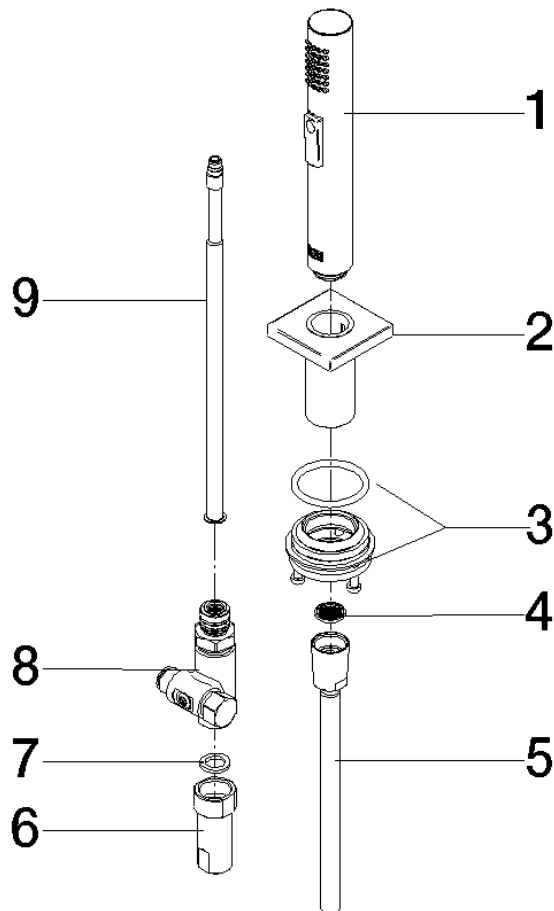

Rinsing spray set - Brushed Champagne (22kt Gold)

27 723 970

- with angular rosette
- spray flow
- automatic spout/shower diverter
- height of mixer 190 mm
- hole diameter rinsing spray 32mm
- fabric braided hose 1500 mm
- sprayface with anti-scaling system
- lead-free

Can only be combined with 33826680, 32815680.

Intrinsic protection against back flow.

Residual water may emerge from the spray after closing.

Operating unit can be positioned freely.

	Brushed Champagne (22kt Gold)	27 723 970-46
	Chrome	27 723 970-00
	Brushed Platinum	27 723 970-06
	Platinum	27 723 970-08
	Dark Chrome	27 723 970-19
	Brushed Durabronze (23kt Gold)	27 723 970-28
	Champagne (22kt Gold)	27 723 970-47
	Brushed Dark Platinum	27 723 970-99

Rinsing spray set - Brushed Champagne (22kt Gold)

27 723 970

mm [inches]

Rinsing spray set - Brushed Champagne (22kt Gold)

27 723 970

Parts for other finishes can be found here: [Chrome](#)

Spare parts list

No.	Item Number	Name	Quantity used	Delivery time
1	04 12 11 158 00-46	shower	1	60
2	90 27 78 011 00-46	shaft	1	-
Spare part can no longer be ordered, please order the replacement item				
3	90 30 10 058 00 90	fixing set	1	10
4	09 23 01 039 90	sieve	1	2
5	90 30 02 062 00-46	hose	1	-
Spare part can no longer be ordered, please order the replacement item				
6	90 24 03 241 00 90	nipple	1	2
7	90 14 20 026 00 90	seal	1	2
8	90 17 09 046 12 90	diverter	1	2
9	90 28 20 068 00 90	connection	1	2