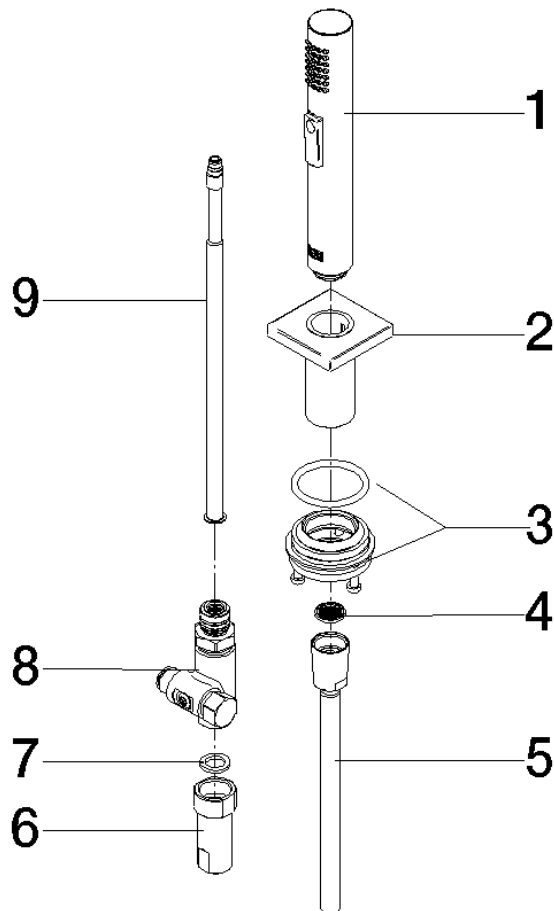

Rinsing spray set - Champagne (22kt Gold)

27 723 970

- with angular rosette
- spray flow
- automatic spout/shower diverter
- height of mixer 190 mm
- hole diameter rinsing spray 32mm
- fabric braided hose 1500 mm
- sprayface with anti-scaling system
- lead-free

Can only be combined with 33826680, 32815680.

Intrinsic protection against back flow.

Residual water may emerge from the spray after closing.

Operating unit can be positioned freely.

	Champagne (22kt Gold)	27 723 970-47
	Chrome	27 723 970-00
	Brushed Platinum	27 723 970-06
	Platinum	27 723 970-08
	Dark Chrome	27 723 970-19
	Brushed Durabronze (23kt Gold)	27 723 970-28
	Brushed Champagne (22kt Gold)	27 723 970-46
	Brushed Dark Platinum	27 723 970-99

Rinsing spray set - Champagne (22kt Gold)

27 723 970

mm [inches]

Rinsing spray set - Champagne (22kt Gold)

27 723 970

Parts for other finishes can be found here: [Chrome](#)

Spare parts list

No.	Item Number	Name	Quantity used	Delivery time
1	04 12 11 158 00-47	shower	1	60
2	90 27 78 011 00-47	shaft	1	-
Spare part can no longer be ordered, please order the replacement item				
3	90 30 10 058 00 90	fixing set	1	10
4	09 23 01 039 90	sieve	1	2
5	90 30 02 062 00-47	hose	1	-
Spare part can no longer be ordered, please order the replacement item				
6	90 24 03 241 00 90	nipple	1	2
7	90 14 20 026 00 90	seal	1	2
8	90 17 09 046 12 90	diverter	1	2
9	90 28 20 068 00 90	connection	1	2