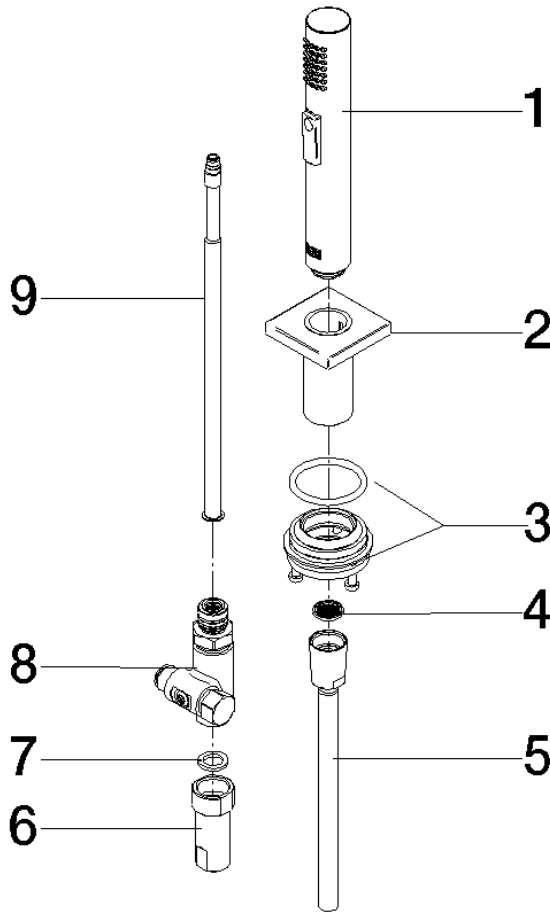

Rinsing spray set - Brushed Dark Platinum

27 723 970

- with angular rosette
- spray flow
- automatic spout/shower diverter
- height of mixer 190 mm
- hole diameter rinsing spray 32mm
- fabric braided hose 1500 mm
- sprayface with anti-scaling system
- lead-free

Can only be combined with 33826680, 32815680.

Intrinsic protection against back flow.

Residual water may emerge from the spray after closing.

Operating unit can be positioned freely.

	Brushed Dark Platinum	27 723 970-99
	Chrome	27 723 970-00
	Brushed Platinum	27 723 970-06
	Platinum	27 723 970-08
	Dark Chrome	27 723 970-19
	Brushed Durabronze (23kt Gold)	27 723 970-28
	Brushed Champagne (22kt Gold)	27 723 970-46
	Champagne (22kt Gold)	27 723 970-47

Rinsing spray set - Brushed Dark Platinum

27 723 970

mm [inches]

Rinsing spray set - Brushed Dark Platinum

27 723 970

Parts for other finishes can be found here: [Chrome](#)

Spare parts list

No.	Item Number	Name	Quantity used	Delivery time
1	04 12 11 158 00-99	shower	1	30
2	90 27 78 011 00-99	shaft	1	-
Spare part can no longer be ordered, please order the replacement item				
3	90 30 10 058 00 90	fixing set	1	10
4	09 23 01 039 90	sieve	1	2
5	90 30 02 062 00-99	hose	1	30
6	90 24 03 241 00 90	nipple	1	2
7	90 14 20 026 00 90	seal	1	2
8	90 17 09 046 12 90	diverter	1	2
9	90 28 20 068 00 90	connection	1	2