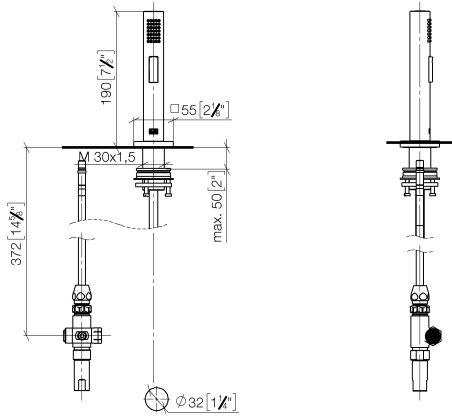

Rinsing spray set - Brushed Dark Platinum

27 723 970

- with angular rosette
- spray flow
- automatic spout/shower diverter
- height of mixer 190 mm
- hole diameter rinsing spray 32mm
- fabric braided hose 1500 mm
- sprayface with anti-scaling system
- lead-free

Can only be combined with 33826680, 32815680.

Intrinsic protection against back flow.

Residual water may emerge from the spray after closing.

Operating unit can be positioned freely.

	Brushed Dark Platinum	27 723 970-99
	Chrome	27 723 970-00
	Brushed Platinum	27 723 970-06
	Platinum	27 723 970-08
	Dark Chrome	27 723 970-19
	Brushed Durabronze (23kt Gold)	27 723 970-28
	Brushed Champagne (22kt Gold)	27 723 970-46
	Champagne (22kt Gold)	27 723 970-47

Rinsing spray set - Brushed Dark Platinum

27 723 970

mm [inches]

Rinsing spray set - Brushed Dark Platinum

27 723 970

Parts for other finishes can be found here: [Chrome](#)

Spare parts list

No.	Item Number	Name	Quantity used	Delivery time
1	04 12 11 158 00-99	shower	1	30
2	90 27 78 011 00-99	shaft	1	-
Spare part can no longer be ordered, please order the replacement item				
3	90 30 10 058 00 90	fixing set	1	10
4	09 23 01 039 90	sieve	1	2
5	90 30 02 062 00-99	hose	1	30
6	90 24 03 241 00 90	nipple	1	2
7	90 14 20 026 00 90	seal	1	2
8	90 17 09 046 12 90	diverter	1	2
9	90 28 20 068 00 90	connection	1	2