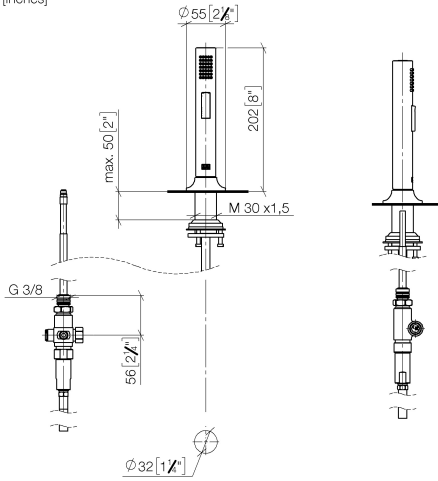

27 731 809

- with round rosette
- spray flow
- automatic spout/shower diverter
- height of mixer 202 mm
- hole diameter rinsing spray 32mm
- fabric braided hose 1500 mm
- sprayface with anti-scaling system
- lead-free

Can only be combined with 33810809, 33826809, 19815809, 19825809.

Intrinsic protection against back flow.

Residual water may emerge from the spray after closing.

Operating unit can be positioned freely.

| | | |
|---|-------------------------------|---------------|
|  | Brushed Platinum | 27 731 809-06 |
|  | Chrome | 27 731 809-00 |
|  | Platinum | 27 731 809-08 |
|  | Durabross (23kt Gold) | 27 731 809-09 |
|  | Dark Chrome | 27 731 809-19 |
|  | Brushed Durabross (23kt Gold) | 27 731 809-28 |
|  | Matte Black | 27 731 809-33 |
|  | Brushed Champagne (22kt Gold) | 27 731 809-46 |
|  | Champagne (22kt Gold) | 27 731 809-47 |
|  | Brushed Chrome | 27 731 809-93 |
|  | Brushed Dark Platinum | 27 731 809-99 |

27 731 809

mm [inches]

Certificates

Belgaqua_24-005-
27_3.