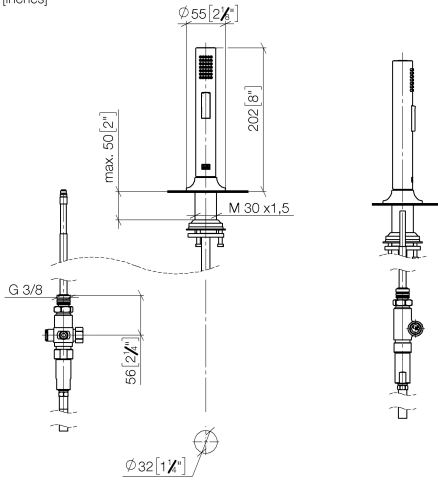

27 731 809

- with round rosette
- spray flow
- automatic spout/shower diverter
- height of mixer 202 mm
- hole diameter rinsing spray 32mm
- fabric braided hose 1500 mm
- sprayface with anti-scaling system
- lead-free

Can only be combined with 33810809, 33826809, 19815809, 19825809.

Intrinsic protection against back flow.

Residual water may emerge from the spray after closing.

Operating unit can be positioned freely.

|   |                               |               |
|---|-------------------------------|---------------|
|    | Matte Black                   | 27 731 809-33 |
|    | Chrome                        | 27 731 809-00 |
|    | Brushed Platinum              | 27 731 809-06 |
|    | Platinum                      | 27 731 809-08 |
|    | Durabrand (23kt Gold)         | 27 731 809-09 |
|    | Dark Chrome                   | 27 731 809-19 |
|    | Brushed Durabrand (23kt Gold) | 27 731 809-28 |
|    | Brushed Champagne (22kt Gold) | 27 731 809-46 |
|    | Champagne (22kt Gold)         | 27 731 809-47 |
|   | Brushed Chrome                | 27 731 809-93 |
|  | Brushed Dark Platinum         | 27 731 809-99 |

27 731 809

mm [inches]