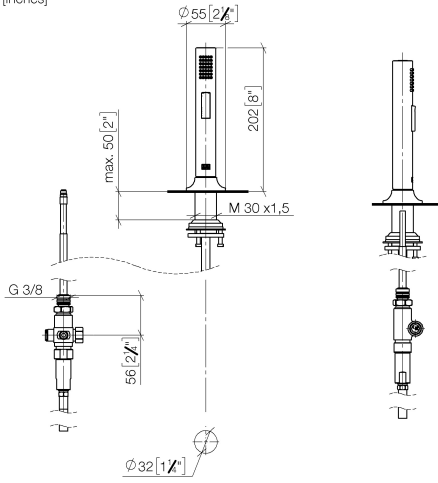

27 731 809

- with round rosette
- spray flow
- automatic spout/shower diverter
- height of mixer 202 mm
- hole diameter rinsing spray 32mm
- fabric braided hose 1500 mm
- sprayface with anti-scaling system
- lead-free

Can only be combined with 33810809, 33826809, 19815809, 19825809.

Intrinsic protection against back flow.

Residual water may emerge from the spray after closing.

Operating unit can be positioned freely.

| | | |
|---|-------------------------------|---------------|
|  | Brushed Champagne (22kt Gold) | 27 731 809-46 |
|  | Chrome | 27 731 809-00 |
|  | Brushed Platinum | 27 731 809-06 |
|  | Platinum | 27 731 809-08 |
|  | Durabress (23kt Gold) | 27 731 809-09 |
|  | Dark Chrome | 27 731 809-19 |
|  | Brushed Durabress (23kt Gold) | 27 731 809-28 |
|  | Matte Black | 27 731 809-33 |
|  | Champagne (22kt Gold) | 27 731 809-47 |
|  | Brushed Chrome | 27 731 809-93 |
|  | Brushed Dark Platinum | 27 731 809-99 |

27 731 809

mm [inches]

Certificates

Belgaqua_24-005-
27_3.