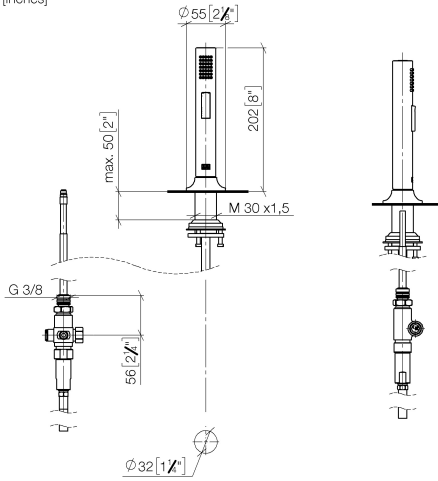

27 731 809

- with round rosette
- spray flow
- automatic spout/shower diverter
- height of mixer 202 mm
- hole diameter rinsing spray 32mm
- fabric braided hose 1500 mm
- sprayface with anti-scaling system
- lead-free

Can only be combined with 33810809, 33826809, 19815809, 19825809.

Intrinsic protection against back flow.

Residual water may emerge from the spray after closing.

Operating unit can be positioned freely.

	Champagne (22kt Gold)	27 731 809-47
	Chrome	27 731 809-00
	Brushed Platinum	27 731 809-06
	Platinum	27 731 809-08
	Durabrand (23kt Gold)	27 731 809-09
	Dark Chrome	27 731 809-19
	Brushed Durabrand (23kt Gold)	27 731 809-28
	Matte Black	27 731 809-33
	Brushed Champagne (22kt Gold)	27 731 809-46
	Brushed Chrome	27 731 809-93
	Brushed Dark Platinum	27 731 809-99

27 731 809

mm [inches]

Certificates

Belgaqua_24-005-
27_3.