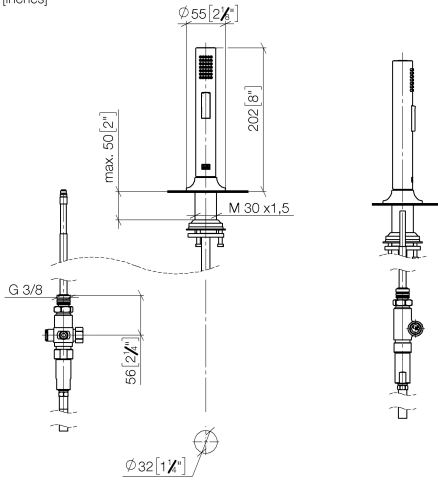

27 731 809

- with round rosette
- spray flow
- automatic spout/shower diverter
- height of mixer 202 mm
- hole diameter rinsing spray 32mm
- fabric braided hose 1500 mm
- sprayface with anti-scaling system
- lead-free

Can only be combined with 33810809, 33826809, 19815809, 19825809.

Intrinsic protection against back flow.

Residual water may emerge from the spray after closing.

Operating unit can be positioned freely.

	Brushed Chrome	27 731 809-93
	Chrome	27 731 809-00
	Brushed Platinum	27 731 809-06
	Platinum	27 731 809-08
	Durabronze (23kt Gold)	27 731 809-09
	Dark Chrome	27 731 809-19
	Brushed Durabronze (23kt Gold)	27 731 809-28
	Matte Black	27 731 809-33
	Brushed Champagne (22kt Gold)	27 731 809-46
	Champagne (22kt Gold)	27 731 809-47
	Brushed Dark Platinum	27 731 809-99

27 731 809

mm [inches]