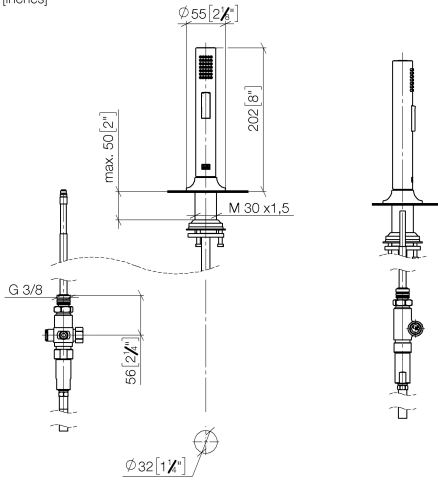

27 731 809

- with round rosette
- spray flow
- automatic spout/shower diverter
- height of mixer 202 mm
- hole diameter rinsing spray 32mm
- fabric braided hose 1500 mm
- sprayface with anti-scaling system
- lead-free

Can only be combined with 33810809, 33826809, 19815809, 19825809.

Intrinsic protection against back flow.

Residual water may emerge from the spray after closing.

Operating unit can be positioned freely.

	Brushed Dark Platinum	27 731 809-99
	Chrome	27 731 809-00
	Brushed Platinum	27 731 809-06
	Platinum	27 731 809-08
	Durabronze (23kt Gold)	27 731 809-09
	Dark Chrome	27 731 809-19
	Brushed Durabronze (23kt Gold)	27 731 809-28
	Matte Black	27 731 809-33
	Brushed Champagne (22kt Gold)	27 731 809-46
	Champagne (22kt Gold)	27 731 809-47
	Brushed Chrome	27 731 809-93

27 731 809

mm [inches]

Certificates

Belgaqua_24-005-
27_3.