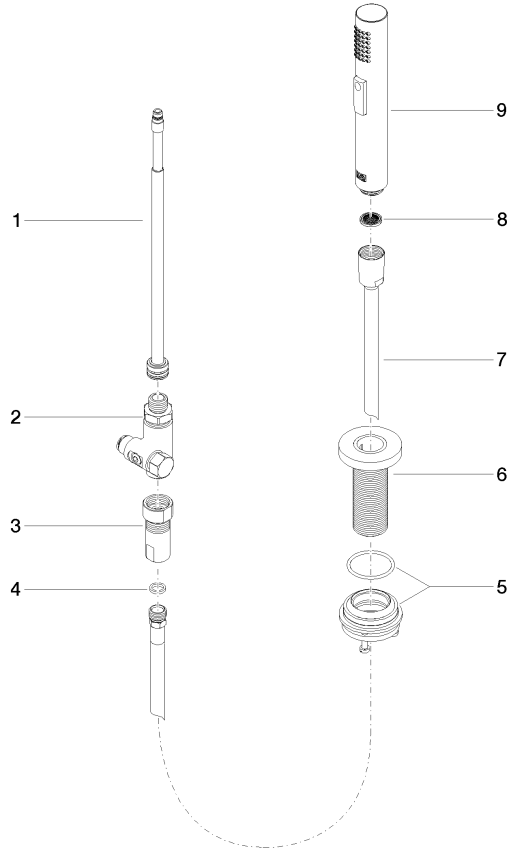

Rinsing spray set - Brushed Platinum

27 731 970

- with round rosette
- spray flow
- automatic spout/shower diverter
- height of mixer 191 mm
- hole diameter rinsing spray 32mm
- fabric braided hose 1500 mm
- sprayface with anti-scaling system
- lead-free

Can only be combined with 32815682, 33826861, 32815861, 33836888, 32816888, 20816892, 33836875, 32815875.

Intrinsic protection against back flow.

Residual water may emerge from the spray after closing.

Operating unit can be positioned freely.

Rinsing spray set - Brushed Platinum

27 731 970

mm [inches]

Flow rate chart

Certificates

LGA_29572.

LGA_38643.

Belgaqua_24-005-
27_3.

Rinsing spray set - Brushed Platinum

27 731 970

Parts for other finishes can be found here: [Chrome](#)

Spare parts list

No.	Item Number	Name	Quantity used	Delivery time
1	90 28 20 068 00 90	connection	1	2
2	90 17 09 046 12 90	diverter	1	2
3	90 24 03 241 00 90	nipple	1	2
4	90 14 20 019 00 90	seal	1	2
5	04 23 10 047 00 92	fixing set	1	60
6	90 27 86 001 00-06	rosette	1	-
Spare part can no longer be ordered, please order the replacement item				
7	90 30 02 062 00-06	hose	1	10
8	09 23 01 039 90	sieve	1	2
9	04 12 11 158 00-06	shower	1	10