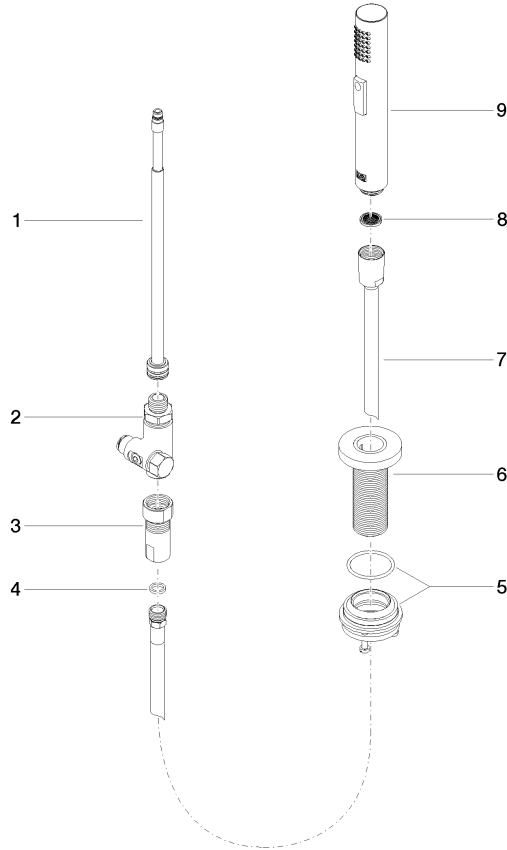

Rinsing spray set - Platinum

27 731 970

- with round rosette
- spray flow
- automatic spout/shower diverter
- height of mixer 191 mm
- hole diameter rinsing spray 32mm
- fabric braided hose 1500 mm
- sprayface with anti-scaling system
- lead-free

Can only be combined with 32815682, 33826861, 32815861, 33836888, 32816888, 20816892, 33836875, 32815875.

Intrinsic protection against back flow.

Residual water may emerge from the spray after closing.

Operating unit can be positioned freely.

Rinsing spray set - Platinum

27 731 970

mm [inches]

Flow rate chart

Certificates

LGA_29572.

LGA_38643.

Belgaqua_24-005-
27_3.

Rinsing spray set - Platinum

27 731 970

Parts for other finishes can be found here: [Chrome](#)

Spare parts list

No.	Item Number	Name	Quantity used	Delivery time
1	90 28 20 068 00 90	connection	1	2
2	90 17 09 046 12 90	diverter	1	2
3	90 24 03 241 00 90	nipple	1	2
4	90 14 20 019 00 90	seal	1	2
5	04 23 10 047 00 92	fixing set	1	60
6	90 27 86 001 00-08	rosette	1	-
Spare part can no longer be ordered, please order the replacement item				
7	90 30 02 062 00-08	hose	1	40
8	09 23 01 039 90	sieve	1	2
9	04 12 11 158 00-08	shower	1	40