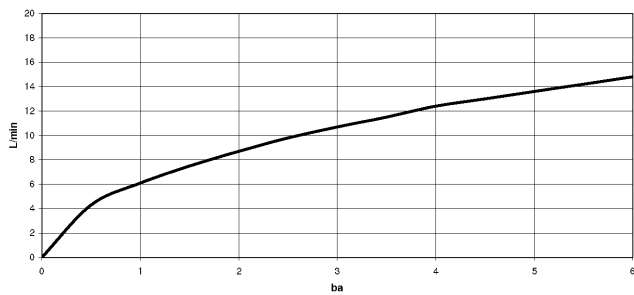

Rinsing spray set - Platinum

27 731 970

mm [inches]

Flow rate chart

Certificates

LGA_29572.

LGA_38643.

Belgaqua_24-005-
27_3.