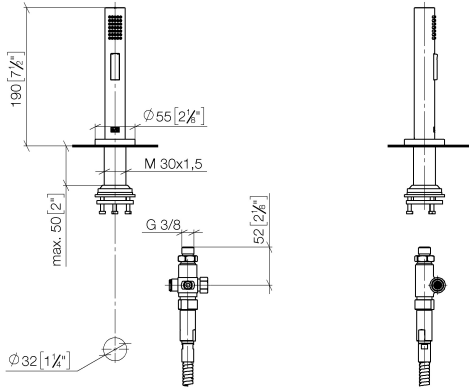

Rinsing spray set - Platinum

27 731 970

- with round rosette
- spray flow
- automatic spout/shower diverter
- height of mixer 191 mm
- hole diameter rinsing spray 32mm
- fabric braided hose 1500 mm
- sprayface with anti-scaling system
- lead-free

Can only be combined with 32815682, 33826861, 32815861, 33836888, 32816888, 20816892, 33836875, 32815875.

Intrinsic protection against back flow.

Residual water may emerge from the spray after closing.

Operating unit can be positioned freely.

Rinsing spray set - Platinum

27 731 970

mm [inches]

Flow rate chart

Certificates

LGA_29572.

LGA_38643.

Belgaqua_24-005-
27_3.