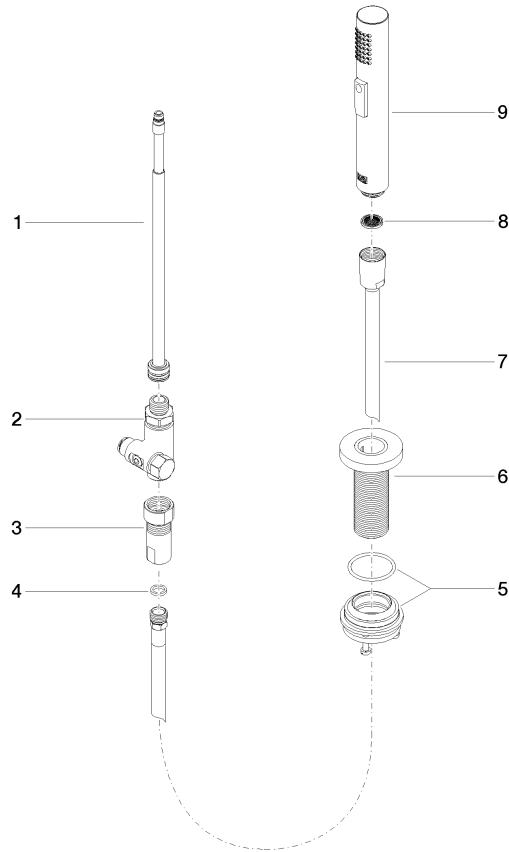

## Rinsing spray set - Durabronss (23kt Gold)

27 731 970

- with round rosette
- spray flow
- automatic spout/shower diverter
- height of mixer 191 mm
- hole diameter rinsing spray 32mm
- fabric braided hose 1500 mm
- sprayface with anti-scaling system
- lead-free

## Rinsing spray set - Durabross (23kt Gold)

27 731 970

mm [inches]

### Flow rate chart

### Spare parts list

No.	Item Number	Name	Quantity used	Delivery time
1	90 28 20 068 00 90	connection	1	2
2	90 17 09 046 12 90	diverter	1	2
3	90 24 03 241 00 90	nipple	1	2
4	90 14 20 019 00 90	seal	1	2
5	04 23 10 047 00 92	fixing set	1	60
6	90 27 86 001 00-09	rosette	1	-
Spare part can no longer be ordered, please order the replacement item				
7	90 30 02 062 00-09	hose	1	40
8	09 23 01 039 90	sieve	1	2
9	04 12 11 158 00-09	shower	1	40