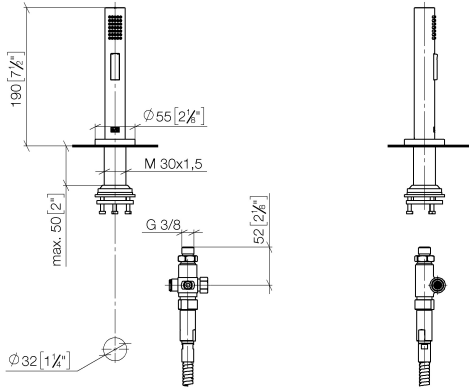

## Rinsing spray set - Durabronss (23kt Gold)

27 731 970

- with round rosette
- spray flow
- automatic spout/shower diverter
- height of mixer 191 mm
- hole diameter rinsing spray 32mm
- fabric braided hose 1500 mm
- sprayface with anti-scaling system
- lead-free

Can only be combined with 32815682, 33826861, 32815861, 33836888, 32816888, 20816892, 33836875, 32815875.

Intrinsic protection against back flow.

Residual water may emerge from the spray after closing.

Operating unit can be positioned freely.

## Rinsing spray set - Durabross (23kt Gold)

27 731 970

mm [inches]

### Spare parts list

No.	Item Number	Name	Quantity used	Delivery time
1	90 28 20 068 00 90	connection	1	2
2	90 17 09 046 12 90	diverter	1	2
3	90 24 03 241 00 90	nipple	1	2
4	90 14 20 019 00 90	seal	1	2
5	04 23 10 047 00 92	fixing set	1	60
6	90 27 86 001 00-09	rosette	1	-
Spare part can no longer be ordered, please order the replacement item				
7	90 30 02 062 00-09	hose	1	40
8	09 23 01 039 90	sieve	1	2
9	04 12 11 158 00-09	shower	1	40