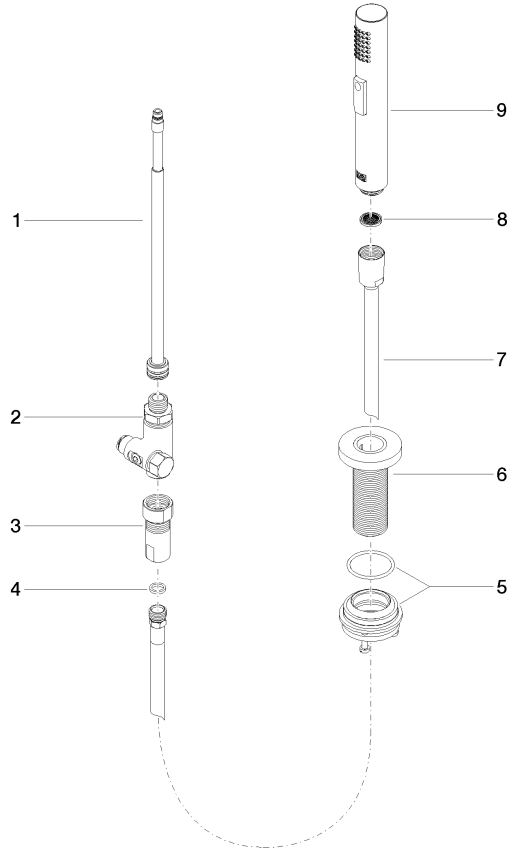

Rinsing spray set - Brushed Durabron (23kt Gold)

27 731 970

- with round rosette
- spray flow
- automatic spout/shower diverter
- height of mixer 191 mm
- hole diameter rinsing spray 32mm
- fabric braided hose 1500 mm
- sprayface with anti-scaling system
- lead-free

Can only be combined with 32815682, 33826861, 32815861, 33836888, 32816888, 20816892, 33836875, 32815875.

Intrinsic protection against back flow.

Residual water may emerge from the spray after closing.

Operating unit can be positioned freely.

Rinsing spray set - Brushed Durabronz (23kt Gold)

27 731 970

mm [inches]

Flow rate chart

Certificates

LGA_29572.

LGA_38643.

Belgaqua_24-005-
27_3.

Rinsing spray set - Brushed Durabross (23kt Gold)

27 731 970

Parts for other finishes can be found here: [Chrome](#)

Spare parts list

No.	Item Number	Name	Quantity used	Delivery time
1	90 28 20 068 00 90	connection	1	2
2	90 17 09 046 12 90	diverter	1	2
3	90 24 03 241 00 90	nipple	1	2
4	90 14 20 019 00 90	seal	1	2
5	04 23 10 047 00 92	fixing set	1	60
6	90 27 86 001 00-28	rosette	1	-
Spare part can no longer be ordered, please order the replacement item				
7	90 30 02 062 00-28	hose	1	20
8	09 23 01 039 90	sieve	1	2
9	04 12 11 158 00-28	shower	1	20