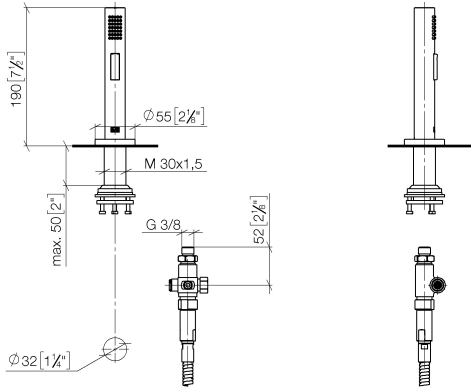

Rinsing spray set - Brushed Durabron (23kt Gold)

27 731 970

- with round rosette
- spray flow
- automatic spout/shower diverter
- height of mixer 191 mm
- hole diameter rinsing spray 32mm
- fabric braided hose 1500 mm
- sprayface with anti-scaling system
- lead-free

Can only be combined with 32815682, 33826861, 32815861, 33836888, 32816888, 20816892, 33836875, 32815875.

Intrinsic protection against back flow.

Residual water may emerge from the spray after closing.

Operating unit can be positioned freely.

Rinsing spray set - Brushed Durabronz (23kt Gold)

27 731 970

mm [inches]

Flow rate chart

Certificates

LGA_29572.

LGA_38643.

Belgaqua_24-005-
27_3.

Rinsing spray set - Brushed Durabross (23kt Gold)

27 731 970

Parts for other finishes can be found here: [Chrome](#)

Spare parts list

No.	Item Number	Name	Quantity used	Delivery time
1	90 28 20 068 00 90	connection	1	2
2	90 17 09 046 12 90	diverter	1	2
3	90 24 03 241 00 90	nipple	1	2
4	90 14 20 019 00 90	seal	1	2
5	04 23 10 047 00 92	fixing set	1	60
6	90 27 86 001 00-28	rosette	1	-
Spare part can no longer be ordered, please order the replacement item				
7	90 30 02 062 00-28	hose	1	20
8	09 23 01 039 90	sieve	1	2
9	04 12 11 158 00-28	shower	1	20