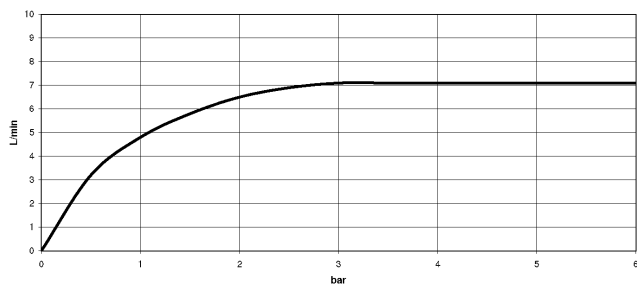

Can only be combined with 32800680, 32843680.

Intrinsic protection against back flow.

	Platinum	27 784 970-08
	Chrome	27 784 970-00
	Brushed Platinum	27 784 970-06
	Dark Chrome	27 784 970-19
	Brushed Chrome	27 784 970-93
	Brushed Dark Platinum	27 784 970-99

27 784 970

mm [inches]
M 1:10

Flow rate chart

Certificates

Belgaqua_22_277_2
7_3.

27 784 970

Parts for other finishes can be found here: [Chrome](#)

27 784 970