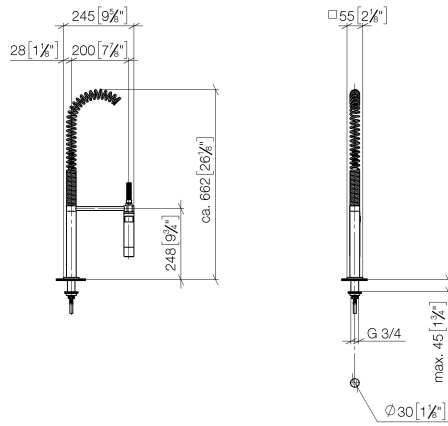

Profi spray set - Platinum

LOT

27 784 970

- spray flow
- automatic diverter for spout/Profi spray set
- height of mixer 665 mm
- individual rosette 55 x 55 mm
- profi spray hole diameter 30mm
- sprayface with anti-scaling system
- lead-free

Can only be combined with 32800680, 32843680.

Intrinsic protection against back flow.

	Platinum	27 784 970-08
	Chrome	27 784 970-00
	Brushed Platinum	27 784 970-06
	Dark Chrome	27 784 970-19
	Brushed Chrome	27 784 970-93
	Brushed Dark Platinum	27 784 970-99

27 784 970

mm [inches]
M 1:10

Flow rate chart

Certificates

Belgaqua_22_277_2
7_3.

27 784 970

Parts for other finishes can be found here: [Chrome](#)

27 784 970

Spare parts list

No.	Item Number	Name	Quantity used	Delivery time
1	04 24 02 046 01-07	pipe	1	10
2	90 23 30 040 00-08	threaded connector	2	40
3	90 24 03 168 00 90	nipple	1	2
4	90 14 20 002 00 90	seal	2	2
5	90 17 09 046 10 90	diverter	1	2
6	09 24 04 112 10 90	nipple	1	2
7	90 14 10 033 00 90	seal	1	2
8	90 21 10 031 10 90	diverter	1	2
9	09 23 01 039 90	sieve	2	2
10	04 21 02 006 00 92	cap	1	2
11	04 23 10 004 03 90	fixing set	1	2
12	09 30 04 067 90	hose	1	2
13	09 27 97 033-08	rosette	1	40
14	09 14 10 120 90	seal	1	2
15	09 11 10 066 10-08	connection	1	40
16	09 14 10 031 90	seal	1	2
17	04 17 20 014 00-08	holder	1	40
18	09 31 11 049 90	pin	1	2
19	09 14 15 012 90	ring	1	2
20	09 14 10 003 90	seal	1	2
21	09 30 01 067 10-08	adaptor	1	40
22	90 23 01 141 00 90	back-flow preventer	1	2
23	09 23 01 046 90	back-flow preventer	1	2
24	90 30 02 065 00-08	hose	1	-
Spare part can no longer be ordered, please order the replacement item				
25	09 16 02 034 90	spring	1	2
26	90 18 40 035 00 90	sleeve	1	2
27	04 12 11 094 10-08	shower	1	40