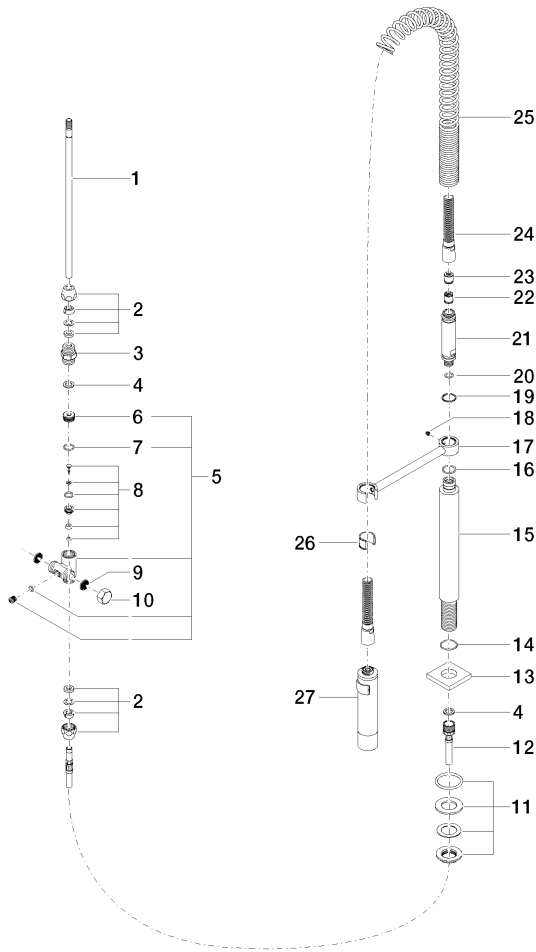

Profi spray set - Platinum

LOT

27 784 970

- spray flow
- automatic diverter for spout/Profi spray set
- height of mixer 665 mm
- individual rosette 55 x 55 mm
- profi spray hole diameter 30mm
- sprayface with anti-scaling system
- lead-free

Can only be combined with 32800680, 32843680.

Intrinsic protection against back flow.

	Platinum	27 784 970-08
	Chrome	27 784 970-00
	Brushed Platinum	27 784 970-06
	Dark Chrome	27 784 970-19
	Brushed Chrome	27 784 970-93
	Brushed Dark Platinum	27 784 970-99

27 784 970

mm [inches]
M 1:10

Flow rate chart

Certificates

Belgaqua_22_277_2
7_3.

27 784 970

Parts for other finishes can be found here: [Chrome](#)

27 784 970

Spare parts list

No.	Item Number	Name	Quantity used	Delivery time
1	04 24 02 046 01-07	pipe	1	10
2	90 23 30 040 00-08	threaded connector	2	40
3	90 24 03 168 00 90	nipple	1	2
4	90 14 20 002 00 90	seal	2	2
5	90 17 09 046 10 90	diverter	1	2
6	09 24 04 112 10 90	nipple	1	2
7	90 14 10 033 00 90	seal	1	2
8	90 21 10 031 10 90	diverter	1	2
9	09 23 01 039 90	sieve	2	2
10	04 21 02 006 00 92	cap	1	2
11	04 23 10 004 03 90	fixing set	1	2
12	09 30 04 067 90	hose	1	2
13	09 27 97 033-08	rosette	1	40
14	09 14 10 120 90	seal	1	2
15	09 11 10 066 10-08	connection	1	40
16	09 14 10 031 90	seal	1	2
17	04 17 20 014 00-08	holder	1	40
18	09 31 11 049 90	pin	1	2
19	09 14 15 012 90	ring	1	2
20	09 14 10 003 90	seal	1	2
21	09 30 01 067 10-08	adaptor	1	40
22	90 23 01 141 00 90	back-flow preventer	1	2
23	09 23 01 046 90	back-flow preventer	1	2
24	90 30 02 065 00-08	hose	1	-
Spare part can no longer be ordered, please order the replacement item				
25	09 16 02 034 90	spring	1	2
26	90 18 40 035 00 90	sleeve	1	2
27	04 12 11 094 10-08	shower	1	40