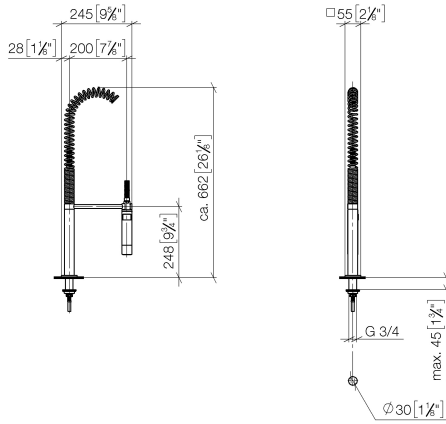

**Profi spray set - Brushed Chrome**

LOT

27 784 970

- spray flow
- automatic diverter for spout/Profi spray set
- height of mixer 665 mm
- individual rosette 55 x 55 mm
- profi spray hole diameter 30mm
- sprayface with anti-scaling system
- lead-free

Can only be combined with 32800680, 32843680.

Intrinsic protection against back flow.

	Brushed Chrome	27 784 970-93
	Chrome	27 784 970-00
	Brushed Platinum	27 784 970-06
	Platinum	27 784 970-08
	Dark Chrome	27 784 970-19
	Brushed Dark Platinum	27 784 970-99

27 784 970

mm [inches]  
M 1:10

Flow rate chart

Certificates

Belgaqua\_22\_277\_2  
7\_3.

27 784 970

Parts for other finishes can be found here: [Chrome](#)