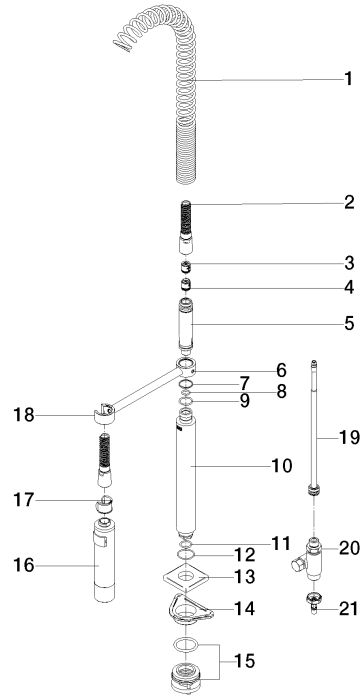

SERIES-VARIOUS Profi spray set - Chrome

27 785 970

SERIES-VARIOUS Profi spray set - Chrome

27 785 970

Spare parts list

No.	Item Number	Name	Quantity used	Delivery time
1	09 16 02 034 90	spring	1	2
2	90 30 02 065 00-00	hose	1	10
3	09 23 01 046 90	back-flow preventer	1	2
4	90 23 01 141 00 90	back-flow preventer	1	2
5	09 30 01 067 10-00	adaptor	1	10
6	09 31 11 049 90	pin	1	2
7	09 14 15 012 90	ring	1	2
8	09 14 10 003 90	seal	1	2
9	09 14 10 031 90	seal	1	2
10	90 11 10 099 00-00	connection	1	-
Spare part can no longer be ordered, please order the replacement item				
11	90 14 10 010 00 90	seal	1	2
12	09 14 10 120 90	seal	1	2
13	90 27 97 033 00-00	rosette	1	10
14	09 18 40 090 90	sleeve	1	2
15	90 23 10 048 00 90	fixing set	1	2
16	04 12 11 094 10-00	shower	1	10
17	90 18 40 035 00 90	sleeve	1	2
18	04 17 20 014 00-00	holder	1	10
19	90 28 20 068 00 90	connection	1	2
20	90 17 09 046 12 90	diverter	1	2
21	04 30 04 019 00 90	hose	1	2