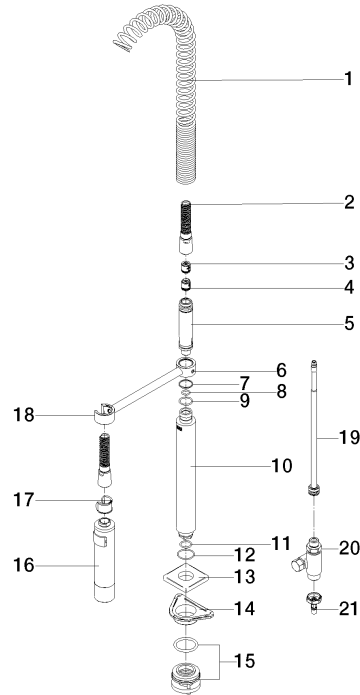

SERIES-VARIOUS Profi spray set - Dark Chrome

27 785 970

- spray flow
- automatic diverter for spout/Profi spray set
- height of mixer mm
- individual rosette x mm
- profi spray hole diameter 30mm
- sprayface with anti-scaling system
- lead-free

Can only be combined with 33826680, 32815680.

Intrinsic protection against back flow.

	Dark Chrome	27 785 970-19
	Chrome	27 785 970-00
	Brushed Platinum	27 785 970-06
	Platinum	27 785 970-08
	Brushed Dark Platinum	27 785 970-99

SERIES-VARIOUS Profi spray set - Dark Chrome

27 785 970

SERIES-VARIOUS Profi spray set - Dark Chrome

27 785 970

Parts for other
finishes can be found
here: [Chrome](#)

SERIES-VARIOUS Profi spray set - Dark Chrome

27 785 970

Spare parts list

No.	Item Number	Name	Quantity used	Delivery time
1	09 16 02 034 90	spring	1	2
2	90 30 02 065 00-19	hose	1	20
3	09 23 01 046 90	back-flow preventer	1	2
4	90 23 01 141 00 90	back-flow preventer	1	2
5	09 30 01 067 10-19	adaptor	1	60
6	09 31 11 049 90	pin	1	2
7	09 14 15 012 90	ring	1	2
8	09 14 10 003 90	seal	1	2
9	09 14 10 031 90	seal	1	2
10	90 11 10 099 00-19	connection	1	-
Spare part can no longer be ordered, please order the replacement item				
11	90 14 10 010 00 90	seal	1	2
12	09 14 10 120 90	seal	1	2
13	90 27 97 033 00-19	rosette	1	-
Spare part can no longer be ordered, please order the replacement item				
14	09 18 40 090 90	sleeve	1	2
15	90 23 10 048 00 90	fixing set	1	2
16	04 12 11 094 10-19	shower	1	60
17	90 18 40 035 00 90	sleeve	1	2
18	04 17 20 014 00-19	holder	1	60
19	90 28 20 068 00 90	connection	1	2
20	90 17 09 046 12 90	diverter	1	2
21	04 30 04 019 00 90	hose	1	2