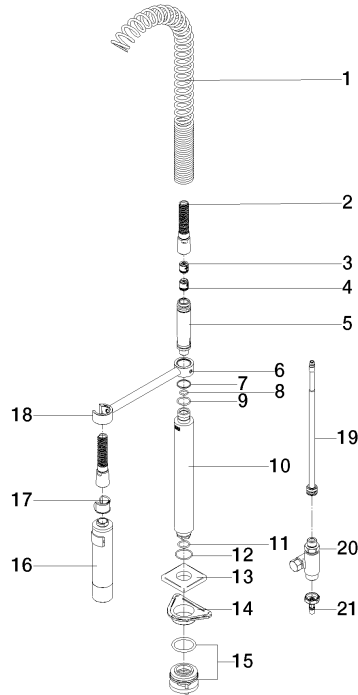

SERIES-VARIOUS Profi spray set - Brushed Dark Platinum

27 785 970

- spray flow
- automatic diverter for spout/Profi spray set
- height of mixer mm
- individual rosette x mm
- profi spray hole diameter 30mm
- sprayface with anti-scaling system
- lead-free

Can only be combined with 33826680, 32815680.

Intrinsic protection against back flow.

	Brushed Dark Platinum	27 785 970-99
	Chrome	27 785 970-00
	Brushed Platinum	27 785 970-06
	Platinum	27 785 970-08
	Dark Chrome	27 785 970-19

SERIES-VARIOUS Profi spray set - Brushed Dark Platinum

27 785 970

SERIES-VARIOUS Profi spray set - Brushed Dark Platinum

27 785 970

Parts for other
finishes can be found
here: [Chrome](#)

SERIES-VARIOUS Profi spray set - Brushed Dark Platinum

27 785 970

Spare parts list

No.	Item Number	Name	Quantity used	Delivery time
1	09 16 02 034 90	spring	1	2
2	90 30 02 065 00-99	hose	1	30
3	09 23 01 046 90	back-flow preventer	1	2
4	90 23 01 141 00 90	back-flow preventer	1	2
5	09 30 01 067 10-99	adaptor	1	60
6	09 31 11 049 90	pin	1	2
7	09 14 15 012 90	ring	1	2
8	09 14 10 003 90	seal	1	2
9	09 14 10 031 90	seal	1	2
10	90 11 10 099 00-99	connection	1	-
Spare part can no longer be ordered, please order the replacement item				
11	90 14 10 010 00 90	seal	1	2
12	09 14 10 120 90	seal	1	2
13	90 27 97 033 00-99	rosette	1	-
Spare part can no longer be ordered, please order the replacement item				
14	09 18 40 090 90	sleeve	1	2
15	90 23 10 048 00 90	fixing set	1	2
16	04 12 11 094 10-99	shower	1	60
17	90 18 40 035 00 90	sleeve	1	2
18	04 17 20 014 00-99	holder	1	60
19	90 28 20 068 00 90	connection	1	2
20	90 17 09 046 12 90	diverter	1	2
21	04 30 04 019 00 90	hose	1	2