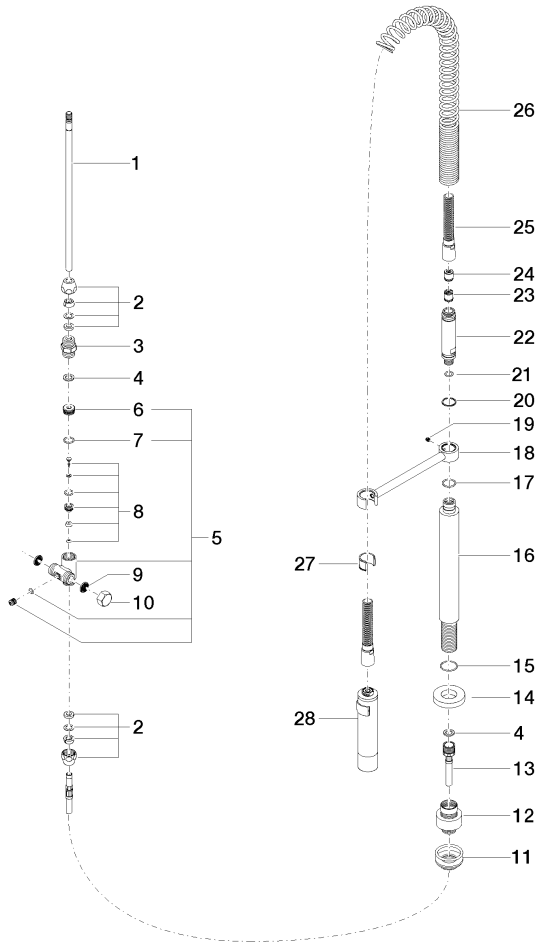

Profi spray set - Brushed Platinum

ELIO

27 789 970

Fits: ELIO, TARA, TARA ULTRA

- spray flow
- automatic diverter for spout/Profi spray set
- height of mixer 665 mm
- individual rosette diameter 55mm
- profi spray hole diameter 30mm
- sprayface with anti-scaling system
- lead-free

Can only be combined with 33826790, 32800790, 33826888, 32815888, 20815892, 33826875.

Intrinsic protection against back flow.

	Brushed Platinum	27 789 970-06
	Chrome	27 789 970-00
	Platinum	27 789 970-08
	Dark Chrome	27 789 970-19
	Brushed Chrome	27 789 970-93
	Brushed Dark Platinum	27 789 970-99

27 789 970

mm [inches]
M 1:10

Flow rate chart

Certificates

LGA_18901.

LGA_28304.

Belgaqua_22_277_2
7_3.

27 789 970

Parts for other finishes can be found here: [Chrome](#)

27 789 970

Spare parts list

No.	Item Number	Name	Quantity used	Delivery time
1	04 24 02 046 01-07	pipe	1	10
2	90 23 30 040 00-06	threaded connector	2	10
3	90 24 03 168 00 90	nipple	1	2
4	90 14 20 002 00 90	seal	2	2
5	90 17 09 046 10 90	diverter	1	2
6	09 24 04 112 10 90	nipple	1	2
7	90 14 10 033 00 90	seal	1	2
8	90 21 10 031 10 90	diverter	1	2
9	09 23 01 039 90	sieve	2	2
10	04 21 02 006 00 92	cap	1	2
11	04 23 10 004 03 90	fixing set	1	2
12	12 780 970 90	Extension set -	1	60
13	09 30 04 067 90	hose	1	2
14	09 28 10 064-06	rosette	1	10
15	09 14 10 120 90	seal	1	2
16	09 11 10 066 10-06	connection	1	10
17	09 14 10 031 90	seal	1	2
18	04 17 20 014 00-06	holder	1	10
19	09 31 11 049 90	pin	1	2
20	09 14 15 012 90	ring	1	2
21	09 14 10 003 90	seal	1	2
22	09 30 01 067 10-06	adaptor	1	10
23	90 23 01 141 00 90	back-flow preventer	1	2
24	09 23 01 046 90	back-flow preventer	1	2
25	90 30 02 065 00-06	hose	1	10
26	09 16 02 034 90	spring	1	2
27	90 18 40 035 00 90	sleeve	1	2
28	04 12 11 094 10-06	shower	1	10