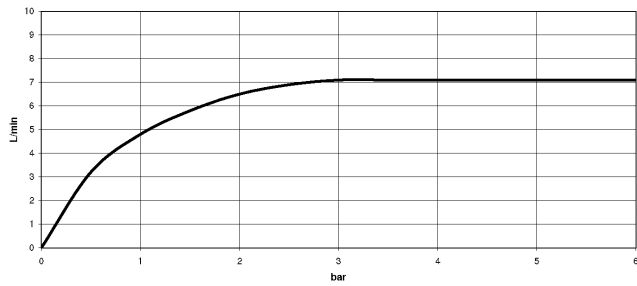

Can only be combined with 33826790, 32800790, 33826888, 32815888, 20815892, 33826875.

Intrinsic protection against back flow.

	Brushed Platinum	27 789 970-06
	Chrome	27 789 970-00
	Platinum	27 789 970-08
	Dark Chrome	27 789 970-19
	Brushed Chrome	27 789 970-93
	Brushed Dark Platinum	27 789 970-99

27 789 970

mm [inches]
M 1:10

Flow rate chart

Certificates

LGA_18901.

LGA_28304.

Belgaqua_22_277_2
7_3.

27 789 970