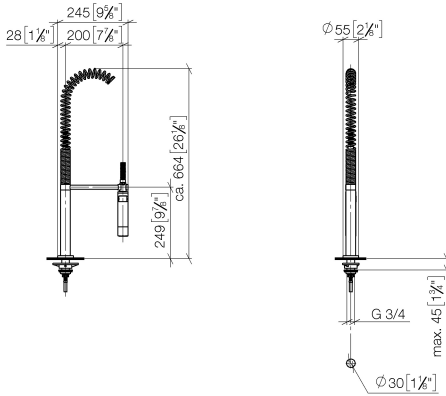

Profi spray set - Brushed Platinum

ELIO

27 789 970

Fits: ELIO, TARA, TARA ULTRA

- spray flow
- automatic diverter for spout/Profi spray set
- height of mixer 665 mm
- individual rosette diameter 55mm
- profi spray hole diameter 30mm
- sprayface with anti-scaling system
- lead-free

Can only be combined with 33826790, 32800790, 33826888, 32815888, 20815892, 33826875.

Intrinsic protection against back flow.

	Brushed Platinum	27 789 970-06
	Chrome	27 789 970-00
	Platinum	27 789 970-08
	Dark Chrome	27 789 970-19
	Brushed Chrome	27 789 970-93
	Brushed Dark Platinum	27 789 970-99

27 789 970

mm [inches]
M 1:10

Flow rate chart

Certificates

LGA_18901.

LGA_28304.

Belgaqua_22_277_2
7_3.

27 789 970

Parts for other finishes can be found here: [Chrome](#)

27 789 970

Spare parts list

No.	Item Number	Name	Quantity used	Delivery time
1	04 24 02 046 01-07	pipe	1	10
2	90 23 30 040 00-06	threaded connector	2	10
3	90 24 03 168 00 90	nipple	1	2
4	90 14 20 002 00 90	seal	2	2
5	90 17 09 046 10 90	diverter	1	2
6	09 24 04 112 10 90	nipple	1	2
7	90 14 10 033 00 90	seal	1	2
8	90 21 10 031 10 90	diverter	1	2
9	09 23 01 039 90	sieve	2	2
10	04 21 02 006 00 92	cap	1	2
11	04 23 10 004 03 90	fixing set	1	2
12	12 780 970 90	Extension set -	1	60
13	09 30 04 067 90	hose	1	2
14	09 28 10 064-06	rosette	1	10
15	09 14 10 120 90	seal	1	2
16	09 11 10 066 10-06	connection	1	10
17	09 14 10 031 90	seal	1	2
18	04 17 20 014 00-06	holder	1	10
19	09 31 11 049 90	pin	1	2
20	09 14 15 012 90	ring	1	2
21	09 14 10 003 90	seal	1	2
22	09 30 01 067 10-06	adaptor	1	10
23	90 23 01 141 00 90	back-flow preventer	1	2
24	09 23 01 046 90	back-flow preventer	1	2
25	90 30 02 065 00-06	hose	1	10
26	09 16 02 034 90	spring	1	2
27	90 18 40 035 00 90	sleeve	1	2
28	04 12 11 094 10-06	shower	1	10