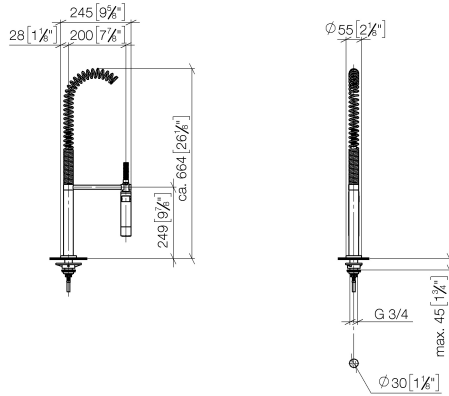

Profi spray set - Platinum

ELIO

27 789 970

Fits: ELIO, TARA, TARA ULTRA

- spray flow
- automatic diverter for spout/Profi spray set
- height of mixer 665 mm
- individual rosette diameter 55mm
- profi spray hole diameter 30mm
- sprayface with anti-scaling system
- lead-free

Can only be combined with 33826790, 32800790, 33826888, 32815888, 20815892, 33826875.

Intrinsic protection against back flow.

	Platinum	27 789 970-08
	Chrome	27 789 970-00
	Brushed Platinum	27 789 970-06
	Dark Chrome	27 789 970-19
	Brushed Chrome	27 789 970-93
	Brushed Dark Platinum	27 789 970-99

27 789 970

mm [inches]
M 1:10

Flow rate chart

Codes & Standards

DIN 4109

EN 1717

ISO 3822

Ü-Zeichen