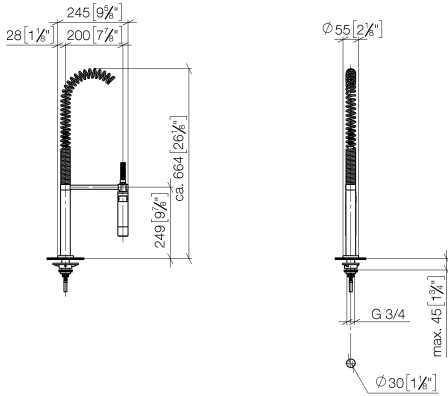

Profi spray set - Dark Chrome

ELIO

27 789 970

Fits: ELIO, TARA, TARA ULTRA

- spray flow
- automatic diverter for spout/Profi spray set
- height of mixer 665 mm
- individual rosette diameter 55mm
- profi spray hole diameter 30mm
- sprayface with anti-scaling system
- lead-free

Can only be combined with 33826790, 32800790, 33826888, 32815888, 20815892, 33826875.

Intrinsic protection against back flow.

	Dark Chrome	27 789 970-19
	Chrome	27 789 970-00
	Brushed Platinum	27 789 970-06
	Platinum	27 789 970-08
	Brushed Chrome	27 789 970-93
	Brushed Dark Platinum	27 789 970-99

27 789 970

mm [inches]
M 1:10

Flow rate chart

Certificates

LGA_18901.

Belgaqua_22_277_2
7_3.

27 789 970

Parts for other finishes can be found here: [Chrome](#)