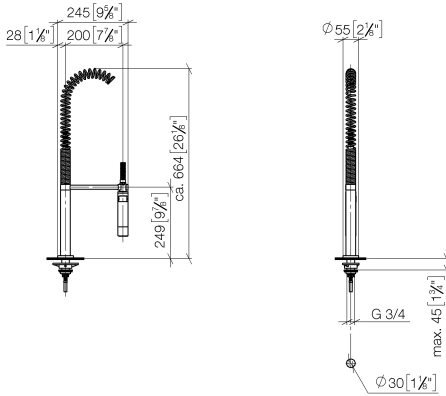

27 789 970

Fits: ELIO, TARA, TARA ULTRA

- spray flow
- automatic diverter for spout/Profi spray set
- height of mixer 665 mm
- individual rosette diameter 55mm
- profi spray hole diameter 30mm
- sprayface with anti-scaling system
- lead-free

Can only be combined with 33826790, 32800790, 33826888, 32815888, 20815892, 33826875.

Intrinsic protection against back flow.

	Brushed Dark Platinum	27 789 970-99
	Chrome	27 789 970-00
	Brushed Platinum	27 789 970-06
	Platinum	27 789 970-08
	Dark Chrome	27 789 970-19
	Brushed Chrome	27 789 970-93

27 789 970

mm [inches]
M 1:10

Flow rate chart

Certificates

LGA_18901.

Belgaqua_22_277_2
7_3.

27 789 970

Parts for other finishes can be found here: [Chrome](#)