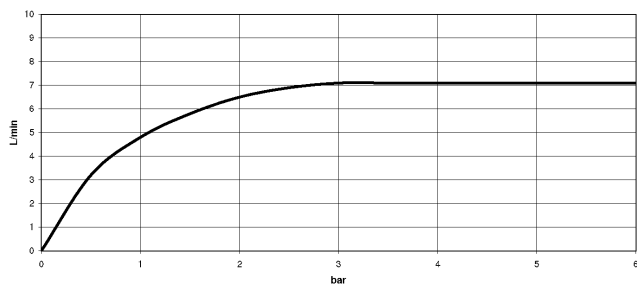

Can only be combined with 33826790, 32800790, 33826888, 32815888, 20815892, 33826875.

Intrinsic protection against back flow.

	Brushed Dark Platinum	27 789 970-99
	Chrome	27 789 970-00
	Brushed Platinum	27 789 970-06
	Platinum	27 789 970-08
	Dark Chrome	27 789 970-19
	Brushed Chrome	27 789 970-93

27 789 970

mm [inches]
M 1:10

Flow rate chart

Certificates

LGA_18901.

Belgaqua_22_277_2
7_3.

27 789 970

Parts for other finishes can be found here: [Chrome](#)