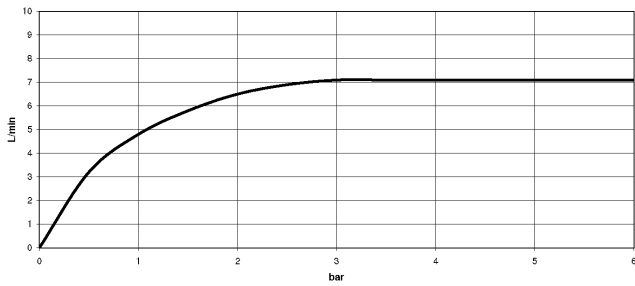

Can only be combined with 32815682, 33826861, 32815861, 33836888, 32816888, 20816892, 33836875, 32815875.

Intrinsic protection against back flow.

Operating unit can be positioned freely.

	Platinum	27 799 970-08
	Chrome	27 799 970-00
	Brushed Platinum	27 799 970-06
	Dark Chrome	27 799 970-19
	Brushed Chrome	27 799 970-93
	Brushed Dark Platinum	27 799 970-99

Profi spray set - Platinum

27 799 970

mm [inches]
1:10

Flow rate chart

Certificates

LGA_38647.

Belgaqua_24-005-
27_3.

Profi spray set - Platinum