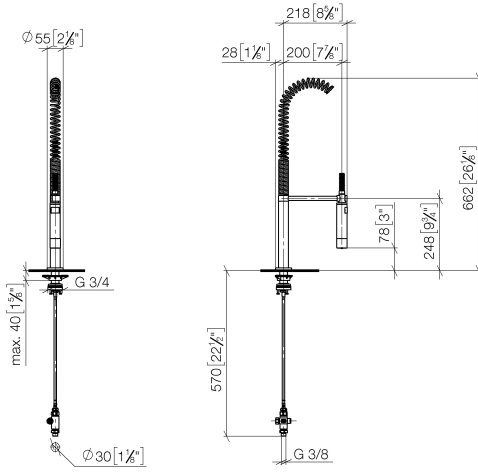

Profi spray set - Platinum

27 799 970

- spray flow
- automatic diverter for spout/Profi spray set
- height of mixer 665 mm
- individual rosette diameter 55mm
- profi spray hole diameter 30mm
- sprayface with anti-scaling system
- lead-free

Can only be combined with 32815682, 33826861, 32815861, 33836888, 32816888, 20816892, 33836875, 32815875.

Intrinsic protection against back flow.

Operating unit can be positioned freely.

	Platinum	27 799 970-08
	Chrome	27 799 970-00
	Brushed Platinum	27 799 970-06
	Dark Chrome	27 799 970-19
	Brushed Chrome	27 799 970-93
	Brushed Dark Platinum	27 799 970-99

Profi spray set - Platinum

27 799 970

mm [inches]
1:10

Flow rate chart

Certificates

LGA_38647.

Belgaqua_24-005-
27_3.

Profi spray set - Platinum