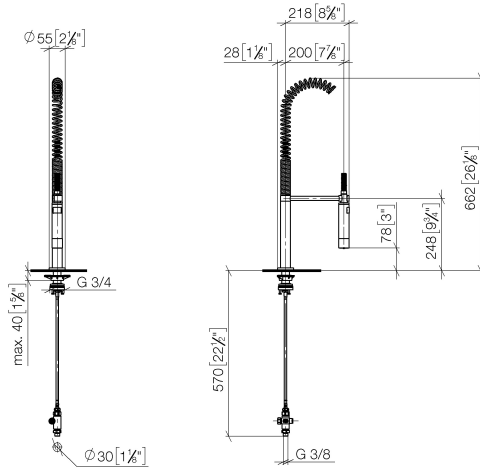

## Profi spray set - Brushed Chrome

27 799 970

- spray flow
- automatic diverter for spout/Profi spray set
- height of mixer 665 mm
- individual rosette diameter 55mm
- profi spray hole diameter 30mm
- sprayface with anti-scaling system
- lead-free

Can only be combined with 32815682, 33826861, 32815861, 33836888, 32816888, 20816892, 33836875, 32815875.

Intrinsic protection against back flow.

Operating unit can be positioned freely.

	Brushed Chrome	27 799 970-93
	Chrome	27 799 970-00
	Brushed Platinum	27 799 970-06
	Platinum	27 799 970-08
	Dark Chrome	27 799 970-19
	Brushed Dark Platinum	27 799 970-99

**Profi spray set - Brushed Chrome**

27 799 970

mm [inches]  
1:10

**Flow rate chart**

**Certificates**

LGA\_38647.

Belgaqua\_24-005-  
27\_3.