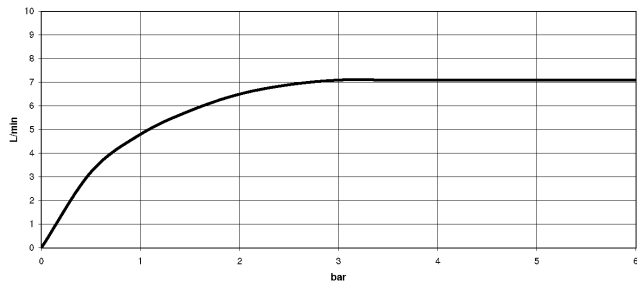

Can only be combined with 32815682, 33826861, 32815861, 33836888, 32816888, 20816892, 33836875, 32815875.

Intrinsic protection against back flow.

Operating unit can be positioned freely.

	Brushed Chrome	27 799 970-93
	Chrome	27 799 970-00
	Brushed Platinum	27 799 970-06
	Platinum	27 799 970-08
	Dark Chrome	27 799 970-19
	Brushed Dark Platinum	27 799 970-99

**Profi spray set - Brushed Chrome**

27 799 970

mm [inches]  
1:10

**Flow rate chart**

**Certificates**

LGA\_38647.

Belgaqua\_24-005-  
27\_3.