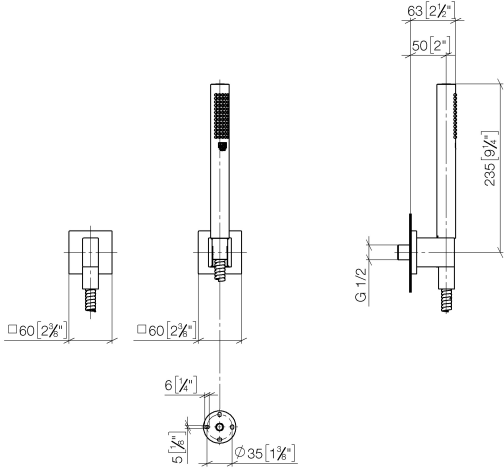

Hand shower set with individual rosettes - Platinum

IMO

27 808 980

Fits: IMO, MEM, CL.1, CYO

- COMPACT RAIN, max. flow rate 15 l/min (at 3 bar)
- with anti-scale system
- 3/8" shower outlet
- rosette for wall elbow 60 x 60mm
- rosette for shower holder 60 x 60mm
- metal shower hose 1250mm with integrated anti-twist protection
- 1/2" wall elbow
- WRAS 2209005

Recommended miscellaneous

Concealed wall elbow - 35 085 970 90

- max. recess depth 163 mm
- min. recess depth 90 mm

27 808 980

mm [inches]

Flow rate chart

Codes & Standards

DIN 4109

EN 1717

ISO 3822

Scottish Water
Byelaws

UK Water Supply
Regulations

Ü-Zeichen

Hand shower set with individual rosettes - Platinum

IMO

27 808 980

IMO

27 808 980

Spare parts list

Product version up to 6/3/2020

Product version from 6/3/2020

No.	Item Number	Name	Quantity used	Delivery time
	28 450 980-08	Wall elbow - Platinum	5	40