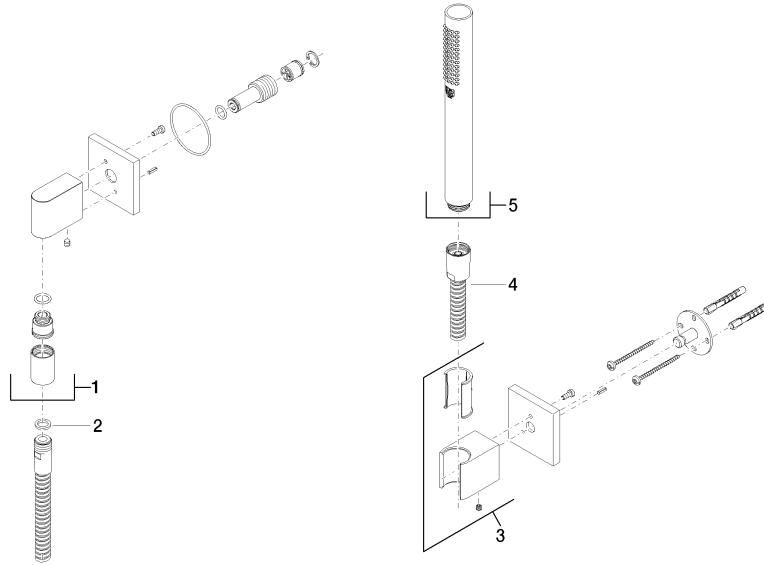

Hand shower set with individual rosettes - Platinum

IMO

27 808 980

Fits: IMO, MEM, CL.1, CYO

- COMPACT RAIN, max. flow rate 15 l/min (at 3 bar)
- with anti-scale system
- 3/8" shower outlet
- rosette for wall elbow 60 x 60mm
- rosette for shower holder 60 x 60mm
- metal shower hose 1250mm with integrated anti-twist protection
- 1/2" wall elbow
- WRAS 2209005

Recommended miscellaneous

Concealed wall elbow - 35 085 970 90

- max. recess depth 163 mm
- min. recess depth 90 mm

27 808 980

mm [inches]

Flow rate chart

Codes & Standards

DIN 4109

Certificates

LGA_29

WRAS_2209

Belgaqua_22_280_2

27 808 980

Product version up to 6/3/2020

Product version from 6/3/2020

Hand shower set with individual rosettes - Platinum

IMO

27 808 980

Spare parts list

Product version up to 6/3/2020

Product version from 6/3/2020

No.	Item Number	Name	Quantity used	Delivery time
	28 450 980-08	Wall elbow - Platinum	5	40