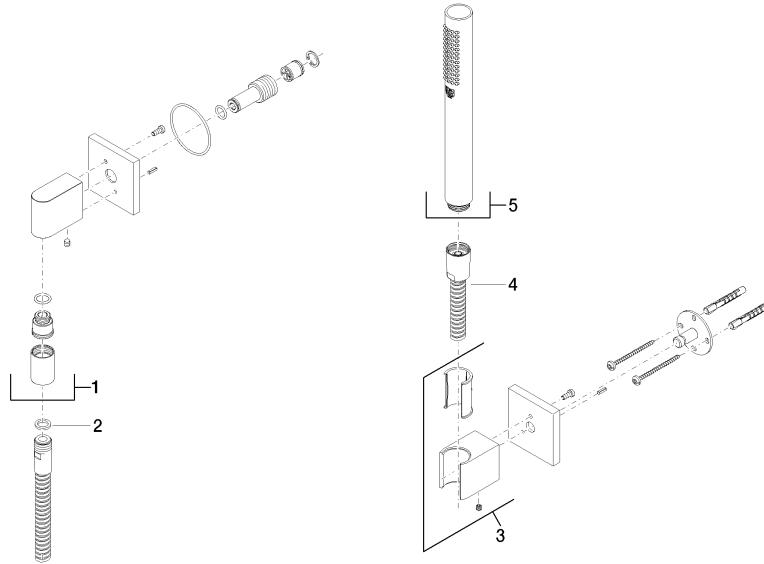

Hand shower set with individual rosettes - Dark Chrome

IMO

27 808 980

Fits: IMO, MEM, CL.1, CYO

- COMPACT RAIN, max. flow rate 15 l/min (at 3 bar)
- with anti-scale system
- 3/8" shower outlet
- rosette for wall elbow 60 x 60mm
- rosette for shower holder 60 x 60mm
- metal shower hose 1250mm with integrated anti-twist protection
- 1/2" wall elbow
- WRAS 2209005

Recommended miscellaneous

Concealed wall elbow -

35 085 970 90

- max. recess depth 163 mm
- min. recess depth 90 mm

27 808 980

mm [inches]

Flow rate chart

Codes & Standards

DIN 4109

EN 1717

ISO 3822

Scottish Water
Byelaws

UK Water Supply
Regulations

Ü-Zeichen

Hand shower set with individual rosettes - Dark Chrome

IMO

27 808 980

Certificates

LGA_29

WRAS_2209

Belgaqua_22_280_2

27 808 980

Hand shower set with individual rosettes - Dark Chrome

IMO