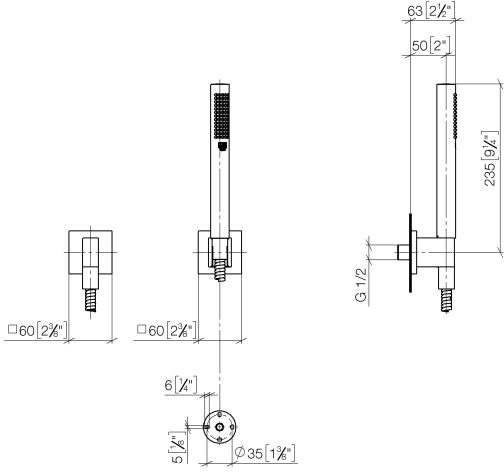

Hand shower set with individual rosettes - Dark Chrome

IMO

27 808 980

Fits: IMO, MEM, CL.1, CYO

- COMPACT RAIN, max. flow rate 15 l/min (at 3 bar)
- with anti-scale system
- 3/8" shower outlet
- rosette for wall elbow 60 x 60mm
- rosette for shower holder 60 x 60mm
- metal shower hose 1250mm with integrated anti-twist protection
- 1/2" wall elbow
- WRAS 2209005

Recommended miscellaneous

Concealed wall elbow -

35 085 970 90

- max. recess depth 163 mm
- min. recess depth 90 mm

27 808 980

mm [inches]

Flow rate chart

Codes & Standards

DIN 4109

EN 1717

ISO 3822

Scottish Water
Byelaws

UK Water Supply
Regulations

Ü-Zeichen

Hand shower set with individual rosettes - Dark Chrome

IMO

27 808 980

Certificates

LGA_29

WRAS_2209

Belgaqua_22_280_2

27 808 980

Hand shower set with individual rosettes - Dark Chrome

IMO