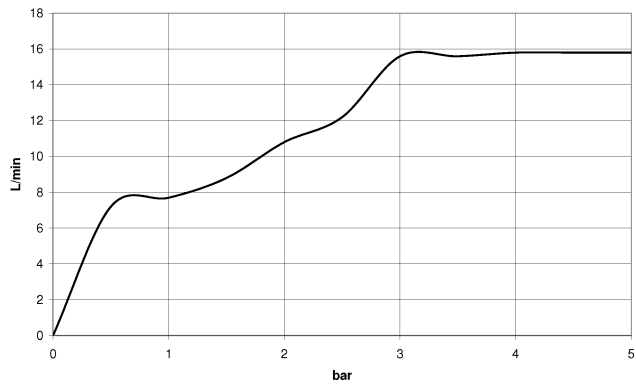

Hand shower set with individual rosettes - Dark Chrome

IMO

27 808 980

Fits: IMO, MEM, CL.1, CYO

- COMPACT RAIN, max. flow rate 15 l/min (at 3 bar)
- with anti-scale system
- 3/8" shower outlet
- rosette for wall elbow 60 x 60mm
- rosette for shower holder 60 x 60mm
- metal shower hose 1250mm with integrated anti-twist protection
- 1/2" wall elbow
- WRAS 2209005

Recommended miscellaneous

Concealed wall elbow -

35 085 970 90

- max. recess depth 163 mm
- min. recess depth 90 mm

27 808 980

mm [inches]

Flow rate chart

Codes & Standards