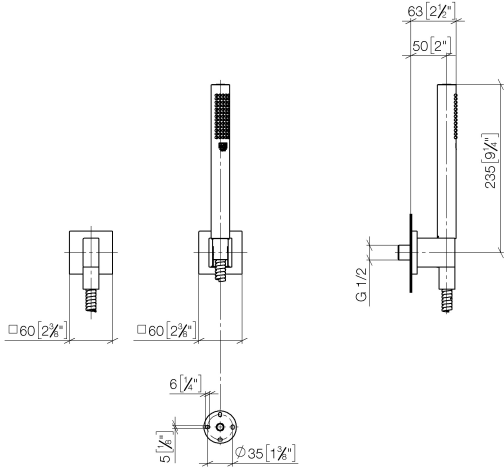

**Hand shower set with individual rosettes FlowReduce - Brushed Durabronz
(23kt Gold)**

IMO

27 808 980

Fits: IMO, MEM, CL.1, CYO

- COMPACT RAIN, max. flow rate 6.8 l/min (at 3 bar)
- with anti-scale system
- 3/8" shower outlet
- rosette for wall elbow 60 x 60mm
- rosette for shower holder 60 x 60mm
- metal shower hose 1250mm with integrated anti-twist protection
- 1/2" wall elbow
- This product can help a building meet the requirements of Green Building Rating Systems, e.g. LEED®, BREEAM®, DGNB

Recommended miscellaneous

- Concealed wall elbow -** 35 085 970 90
- max. recess depth 163 mm
 - min. recess depth 90 mm

Hand shower set with individual rosettes FlowReduce - Brushed Durabronze
(23kt Gold)

IMO

27 808 980

**Hand shower set with individual rosettes FlowReduce - Brushed Durabronze
(23kt Gold)**

27 808 980
mm [inches]

Flow rate chart

Codes & Standards

DIN 4109

ISO 3822

27 808 980

Product version from 4/1/2024

Hand shower set with individual rosettes FlowReduce - Brushed Durabronz
(23kt Gold)

IMO

27 808 980

Spare parts list

Product version from 4/1/2024

No.	Item Number	Name	Quantity used	Delivery time
	28 450 980-28	Wall elbow - Brushed Durabronz (23kt Gold)	5	20