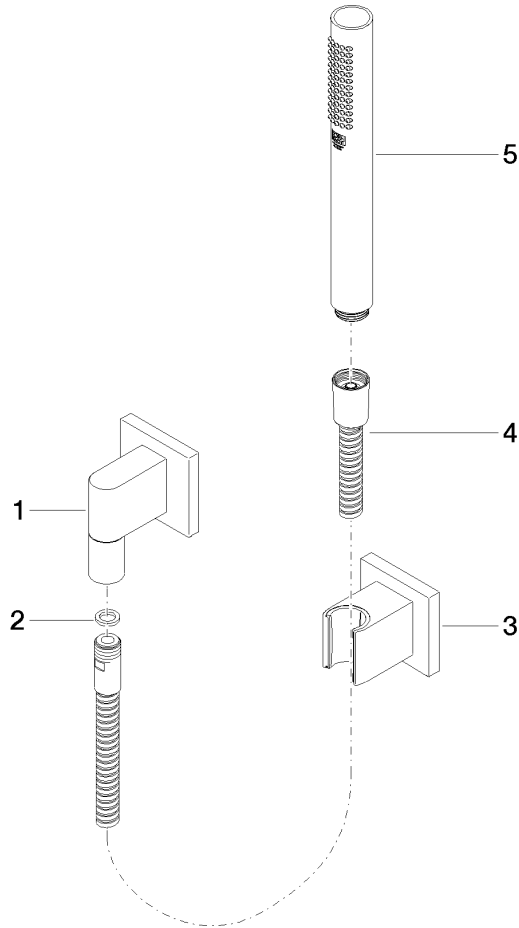

**Hand shower set with individual rosettes FlowReduce - Brushed Durabronz
(23kt Gold)**

IMO

27 808 980

Fits: IMO, MEM, CL.1, CYO

- COMPACT RAIN, max. flow rate 6.8 l/min (at 3 bar)
- with anti-scale system
- 3/8" shower outlet
- rosette for wall elbow 60 x 60mm
- rosette for shower holder 60 x 60mm
- metal shower hose 1250mm with integrated anti-twist protection
- 1/2" wall elbow
- This product can help a building meet the requirements of Green Building Rating Systems, e.g. LEED®, BREEAM®, DGNB

Recommended miscellaneous

- Concealed wall elbow -** 35 085 970 90
- max. recess depth 163 mm
 - min. recess depth 90 mm

Hand shower set with individual rosettes FlowReduce - Brushed Durabronze
(23kt Gold)

IMO

27 808 980

**Hand shower set with individual rosettes FlowReduce - Brushed Durabronze
(23kt Gold)**

27 808 980
mm [inches]

Flow rate chart

Codes & Standards

DIN 4109

ISO 3822

27 808 980

Product version from 4/1/2024

Hand shower set with individual rosettes FlowReduce - Brushed Durabronz
(23kt Gold)

IMO

27 808 980

Spare parts list

Product version from 4/1/2024

No.	Item Number	Name	Quantity used	Delivery time
	28 450 980-28	Wall elbow - Brushed Durabronz (23kt Gold)	5	20