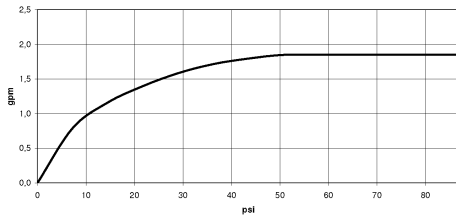

**Hand shower set with individual rosettes FlowReduce - Brushed Durabronz
(23kt Gold)**

IMO

27 808 980

Fits: IMO, MEM, CL.1, CYO

- COMPACT RAIN, max. flow rate 6.8 l/min (at 3 bar)
- with anti-scale system
- 3/8" shower outlet
- rosette for wall elbow 60 x 60mm
- rosette for shower holder 60 x 60mm
- metal shower hose 1250mm with integrated anti-twist protection
- 1/2" wall elbow
- This product can help a building meet the requirements of Green Building Rating Systems, e.g. LEED®, BREEAM®, DGNB

Recommended miscellaneous

- Concealed wall elbow -** 35 085 970 90
- max. recess depth 163 mm
 - min. recess depth 90 mm

Hand shower set with individual rosettes FlowReduce - Brushed Durabronze
(23kt Gold)

IMO

27 808 980

**Hand shower set with individual rosettes FlowReduce - Brushed Durabronze
(23kt Gold)**

27 808 980
mm [inches]

Flow rate chart

Codes & Standards

DIN 4109

ISO 3822