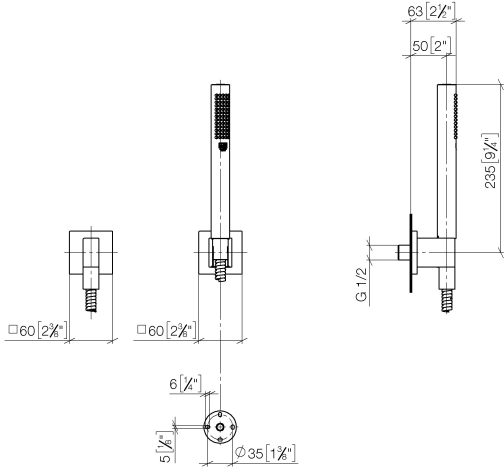

27 808 980

Fits: IMO, MEM, CL.1, CYO

- COMPACT RAIN, max. flow rate 6.8 l/min (at 3 bar)
- with anti-scale system
- 3/8" shower outlet
- rosette for wall elbow 60 x 60mm
- rosette for shower holder 60 x 60mm
- metal shower hose 1250mm with integrated anti-twist protection
- 1/2" wall elbow
- This product can help a building meet the requirements of Green Building Rating Systems, e.g. LEED®, BREEAM®, DGNB

Recommended miscellaneous

**Concealed wall elbow -**

- max. recess depth 163 mm
- min. recess depth 90 mm

35 085 970 90

27 808 980

mm [inches]

Flow rate chart

Codes & Standards