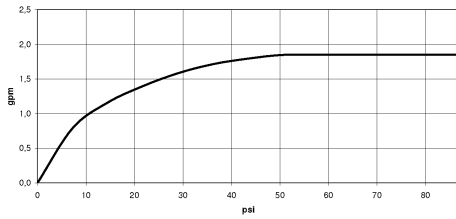

27 808 980

Fits: IMO, MEM, CL.1, CYO

- COMPACT RAIN, max. flow rate 6.8 l/min (at 3 bar)
- with anti-scale system
- 3/8" shower outlet
- rosette for wall elbow 60 x 60mm
- rosette for shower holder 60 x 60mm
- metal shower hose 1250mm with integrated anti-twist protection
- 1/2" wall elbow
- This product can help a building meet the requirements of Green Building Rating Systems, e.g. LEED®, BREEAM®, DGNB

Recommended miscellaneous

**Concealed wall elbow -**

- max. recess depth 163 mm
- min. recess depth 90 mm

35 085 970 90

27 808 980

mm [inches]

Flow rate chart

Codes & Standards