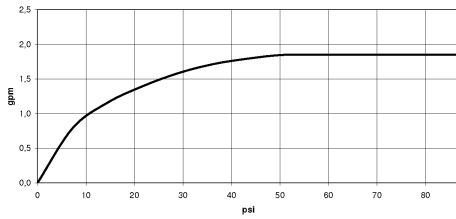

Hand shower set with individual rosettes FlowReduce - Champagne (22kt Gold)

IMO

27 808 980

Fits: IMO, MEM, CL.1, CYO

- COMPACT RAIN, max. flow rate 6.8 l/min (at 3 bar)
- with anti-scale system
- 3/8" shower outlet
- rosette for wall elbow 60 x 60mm
- rosette for shower holder 60 x 60mm
- metal shower hose 1250mm with integrated anti-twist protection
- 1/2" wall elbow
- This product can help a building meet the requirements of Green Building Rating Systems, e.g. LEED®, BREEAM®, DGNB

Recommended miscellaneous

Concealed wall elbow - 35 085 970 90

- max. recess depth 163 mm
- min. recess depth 90 mm

27 808 980

mm [inches]

Flow rate chart

Codes & Standards

DIN 4109