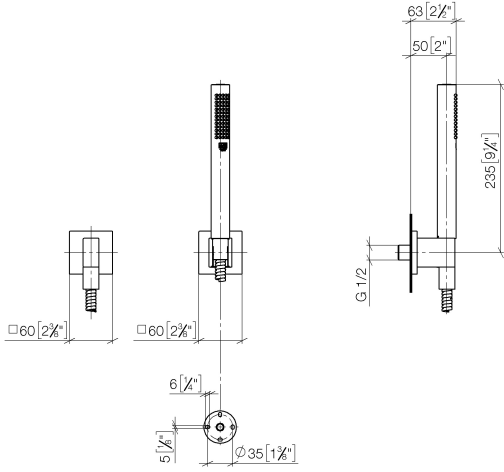

Hand shower set with individual rosettes FlowReduce - Champagne (22kt Gold)

IMO

27 808 980

Fits: IMO, MEM, CL.1, CYO

- COMPACT RAIN, max. flow rate 6.8 l/min (at 3 bar)
- with anti-scale system
- 3/8" shower outlet
- rosette for wall elbow 60 x 60mm
- rosette for shower holder 60 x 60mm
- metal shower hose 1250mm with integrated anti-twist protection
- 1/2" wall elbow
- This product can help a building meet the requirements of Green Building Rating Systems, e.g. LEED®, BREEAM®, DGNB

Recommended miscellaneous

Concealed wall elbow - 35 085 970 90

- max. recess depth 163 mm
- min. recess depth 90 mm

27 808 980

mm [inches]

Flow rate chart

Codes & Standards

DIN 4109

Product version from 4/1/2024

Hand shower set with individual rosettes FlowReduce - Champagne (22kt Gold)

IMO

27 808 980

Spare parts list

Product version from 4/1/2024

| No. | Item Number | Name | Quantity used | Delivery time |
|-----|---------------|------------------------------------|---------------|---------------|
| | 28 450 980-47 | Wall elbow - Champagne (22kt Gold) | 5 | 30 |