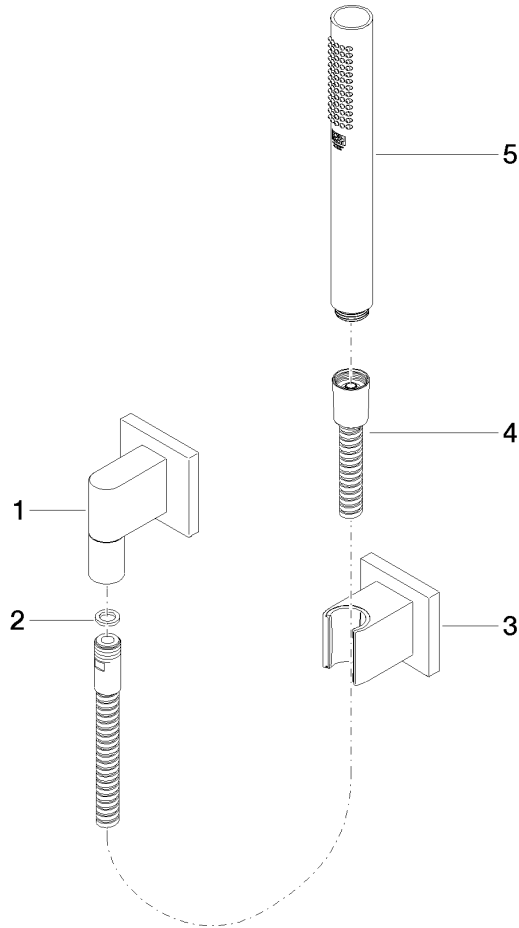

Hand shower set with individual rosettes FlowReduce - Champagne (22kt Gold)

IMO

27 808 980

Fits: IMO, MEM, CL.1, CYO

- COMPACT RAIN, max. flow rate 6.8 l/min (at 3 bar)
- with anti-scale system
- 3/8" shower outlet
- rosette for wall elbow 60 x 60mm
- rosette for shower holder 60 x 60mm
- metal shower hose 1250mm with integrated anti-twist protection
- 1/2" wall elbow
- This product can help a building meet the requirements of Green Building Rating Systems, e.g. LEED®, BREEAM®, DGNB

Recommended miscellaneous

Concealed wall elbow - 35 085 970 90

- max. recess depth 163 mm
- min. recess depth 90 mm

27 808 980

mm [inches]

Flow rate chart

Codes & Standards

DIN 4109

ISO 3822

Ü-Zeichen

Hand shower set with individual rosettes FlowReduce - Champagne (22kt Gold)

IMO

27 808 980

Certificates

LGA_29

27 808 980

Product version from 4/1/2024

Hand shower set with individual rosettes FlowReduce - Champagne (22kt Gold)

IMO

27 808 980

Spare parts list

Product version from 4/1/2024

| No. | Item Number | Name | Quantity used | Delivery time |
|-----|---------------|------------------------------------|---------------|---------------|
| | 28 450 980-47 | Wall elbow - Champagne (22kt Gold) | 5 | 30 |