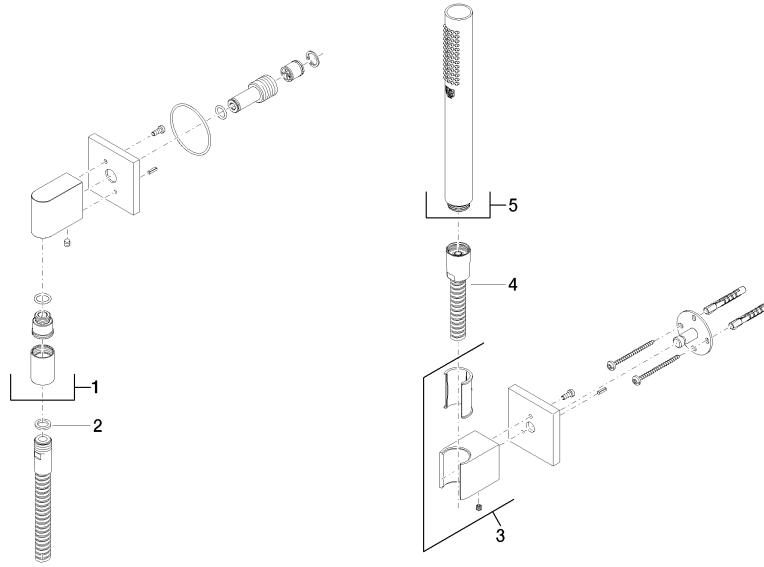

27 808 980

Product version up to 6/3/2020

Product version from 6/3/2020