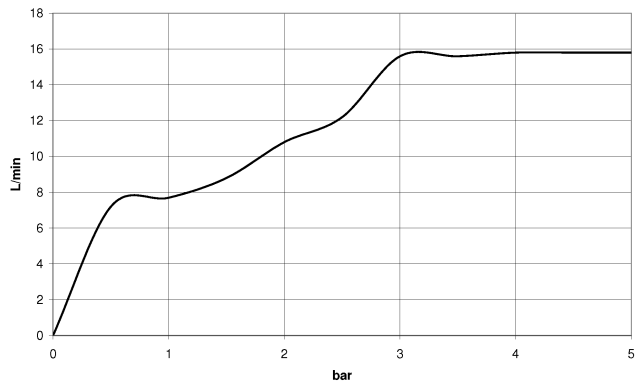

# Hand shower set with individual rosettes - Brushed Dark Platinum

IMO

27 808 980

Fits: IMO, MEM, CL.1, CYO

- COMPACT RAIN, max. flow rate 15 l/min (at 3 bar)
- with anti-scale system
- 3/8" shower outlet
- rosette for wall elbow 60 x 60mm
- rosette for shower holder 60 x 60mm
- metal shower hose 1250mm with integrated anti-twist protection
- 1/2" wall elbow
- WRAS 2209005

## Recommended miscellaneous

- Concealed wall elbow -**
- max. recess depth 163 mm
  - min. recess depth 90 mm

35 085 970 90

27 808 980

mm [inches]

Flow rate chart

Codes & Standards

DIN 4109