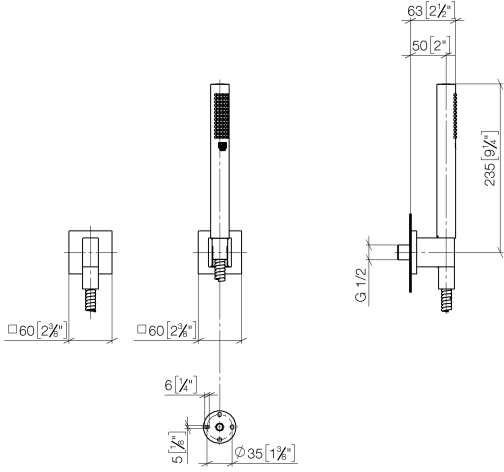

# Hand shower set with individual rosettes - Brushed Dark Platinum

IMO

27 808 980

Fits: IMO, MEM, CL.1, CYO

- COMPACT RAIN, max. flow rate 15 l/min (at 3 bar)
- with anti-scale system
- 3/8" shower outlet
- rosette for wall elbow 60 x 60mm
- rosette for shower holder 60 x 60mm
- metal shower hose 1250mm with integrated anti-twist protection
- 1/2" wall elbow
- WRAS 2209005

## Recommended miscellaneous

- Concealed wall elbow -**
- max. recess depth 163 mm
  - min. recess depth 90 mm

35 085 970 90

27 808 980

mm [inches]

Flow rate chart

Codes & Standards

DIN 4109

EN 1717

ISO 3822

Scottish Water  
Byelaws

UK Water Supply  
Regulations

Ü-Zeichen

Hand shower set with individual rosettes - Brushed Dark Platinum

IMO

27 808 980