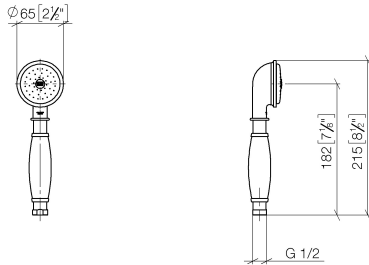

MADISON Metal hand shower with porcelain insert (white) - Brushed Durabross (23kt Gold)

MADISON

28 002 970

- COMPACT RAIN, max. flow rate 9 l/min (at 3 bar)
- Function from: 6 l/min
- spray head Ø 64mm
- 1/2" connection
- WRAS 240502026, 1809019

Intrinsic protection against back flow.

	Brushed Durabross (23kt Gold)	28 002 970-28
	Chrome	28 002 970-00
	Chrome	28 002 970-00 0010
	Gold (23.9kt)	28 002 970-01
	Brushed Platinum	28 002 970-06
	Brushed Platinum	28 002 970-06 0010
	Platinum	28 002 970-08
	Platinum	28 002 970-08 0010
	Durabross (23kt Gold)	28 002 970-09
	Durabross (23kt Gold)	28 002 970-09 0010
	Brushed Durabross (23kt Gold)	28 002 970-28 0010
	Brushed Chrome	28 002 970-93
	Brushed Chrome	28 002 970-93 0010
	Brushed Dark Platinum	28 002 970-99
	Brushed Dark Platinum	28 002 970-99 0010

MADISON Metal hand shower with porcelain insert (white) - Brushed Durabronz (23kt Gold)

MADISON

28 002 970
mm [inches]

Flow rate chart

Codes & Standards

DIN 4109

ISO 3822

Scottish Water
Byelaws

MADISON

28 002 970

Parts for other finishes can be found here: [Chrome](#)

MADISON Metal hand shower with porcelain insert (white) - Brushed Durabrass
(23kt Gold)

MADISON

28 002 970

Spare parts list

No.	Item Number	Name	Quantity used	Delivery time
	90 12 01 010 00 90	set	8	2