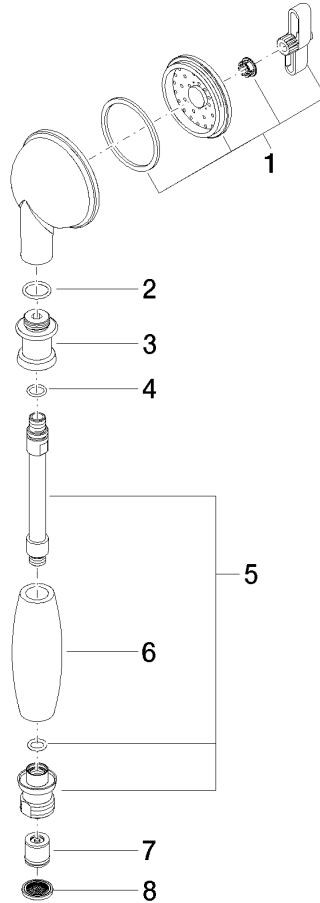

MADISON Metal hand shower with porcelain insert (white) - Brushed Durabross (23kt Gold)

MADISON

28 002 970

- COMPACT RAIN, max. flow rate 9 l/min (at 3 bar)
- Function from: 6 l/min
- spray head Ø 64mm
- 1/2" connection
- WRAS 240502026, 1809019

MADISON Metal hand shower with porcelain insert (white) - Brushed Durabronz (23kt Gold)

MADISON

28 002 970
mm [inches]

Flow rate chart

Codes & Standards

DIN 4109

ISO 3822

Scottish Water
Byelaws

UK Water Supply
Regulations

Ü-Zeichen

MADISON Metal hand shower with porcelain insert (white) - Brushed Durabronze
(23kt Gold)

MADISON

28 002 970
Certificates

LGA_8

WRAS_240502

MADISON Metal hand shower with porcelain insert (white) - Brushed Durabronz (23kt Gold)

MADISON

28 002 970

Parts for other finishes can be found here: [Chrome](#)

MADISON Metal hand shower with porcelain insert (white) - Brushed Durabrass
(23kt Gold)

MADISON

28 002 970

Spare parts list

No.	Item Number	Name	Quantity used	Delivery time
	90 12 01 010 00 90	set	8	2