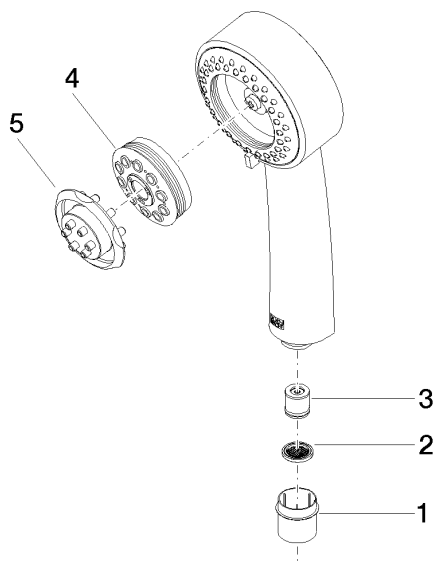

28 002 978

- Three settings: COMPACT RAIN, COMPACT SOFT FLOW, COMPACT AQUAPRESSURE FLOW, max. flow rate 9 l/min (at 3 bar)
- with anti-scale system
- spray head Ø 95mm
- 1/2" connection

Intrinsic protection against back flow.

28 002 978

mm [inches]

Flow rate chart

Certificates

LGA\_18610.

28 002 978

### Spare parts list

No.	Item Number	Name	Quantity used	Delivery time
1	09 21 02 115 90	cap	1	2
2	09 23 01 039 90	sieve	1	2
3	09 23 01 077 90	flow reducer	1	2
4	04 12 11 071 00 90	shower	1	2
5	09 30 09 022 90	key	1	2