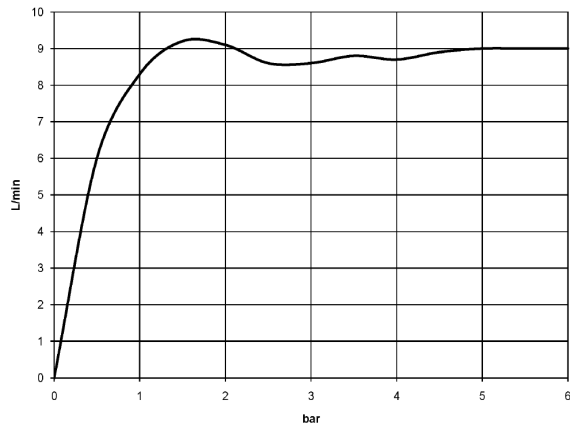

28 002 978

- Three settings: COMPACT RAIN, COMPACT SOFT FLOW, COMPACT AQUAPRESSURE FLOW, max. flow rate 9 l/min (at 3 bar)
- with anti-scale system
- spray head Ø 95mm
- 1/2" connection

Intrinsic protection against back flow.

	Chrome	28 002 978-00
	Chrome	28 002 978-00 0010
	Brushed Platinum	28 002 978-06
	Brushed Platinum	28 002 978-06 0010
	Platinum	28 002 978-08
	Platinum	28 002 978-08 0010
	Durabrand (23kt Gold)	28 002 978-09
	Durabrand (23kt Gold)	28 002 978-09 0010
	Brushed Durabrand (23kt Gold)	28 002 978-28
	Brushed Durabrand (23kt Gold)	28 002 978-28 0010
	Brushed Chrome	28 002 978-93
	Brushed Chrome	28 002 978-93 0010
	Brushed Dark Platinum	28 002 978-99
	Brushed Dark Platinum	28 002 978-99 0010

28 002 978

mm [inches]

Flow rate chart

Certificates

LGA\_18610.

28 002 978