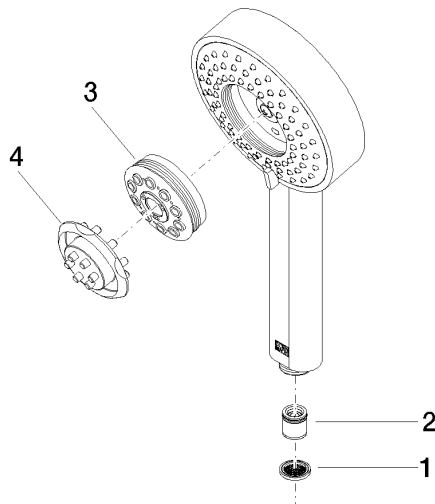

Hand shower - Brushed Platinum

IMO

28 012 979

- Four settings: COMPACT RAIN, COMPACT SOFT FLOW, COMPACT AQUAPRESSURE FLOW, COMPACT CASCADE, max. flow rate 15 l/min (at 3 bar)
- with anti-scale system
- spray head Ø 120mm
- 1/2" connection

Hand shower - Brushed Platinum

IMO

28 012 979

28 012 979

mm [inches]

Flow rate chart

Codes & Standards

DIN 4109

ISO 3822

Ü-Zeichen

Hand shower - Brushed Platinum

IMO

28 012 979

Certificates

LGA_29

28 012 979

Product version from 4/1/2024

Parts for other
finishes can be found
here: [Chrome](#)

Hand shower - Brushed Platinum

IMO

28 012 979

Spare parts list

Product version from 4/1/2024

No.	Item Number	Name	Quantity used	Delivery time
	09 23 01 039 90	sieve	4	2