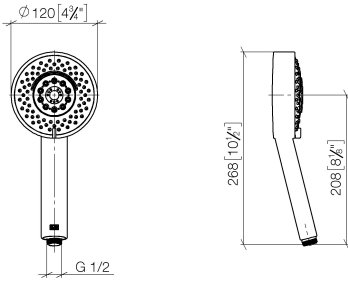

Hand shower - Brushed Platinum

IMO

28 012 979

- Four settings: COMPACT RAIN, COMPACT SOFT FLOW, COMPACT AQUAPRESSURE FLOW, COMPACT CASCADE, max. flow rate 15 l/min (at 3 bar)
- with anti-scale system
- spray head Ø 120mm
- 1/2" connection

Intrinsic protection against back flow.

Fits: IMO, LULU, MADISON, MEM, TARA, CL.1, LISSÉ, VAIA, META, CYO

	Brushed Platinum	28 012 979-06
	Chrome	28 012 979-00 0010
	Chrome	28 012 979-00
	Brushed Platinum	28 012 979-06 0010
	Platinum	28 012 979-08
	Platinum	28 012 979-08 0010
	Dark Chrome	28 012 979-19
	Dark Chrome	28 012 979-19 0010
	Light Gold	28 012 979-26
	Light Gold	28 012 979-26 0010
	Brushed Light Gold	28 012 979-27
	Brushed Light Gold	28 012 979-27 0010
	Brushed Durabress (23kt Gold)	28 012 979-28
	Brushed Durabress (23kt Gold)	28 012 979-28 0010
	Matte Black	28 012 979-33 0010
	Matte Black	28 012 979-33
	Brushed Bronze	28 012 979-42
	Brushed Bronze	28 012 979-42 0010
	Brushed Champagne (22kt Gold)	28 012 979-46
	Brushed Champagne (22kt Gold)	28 012 979-46 0010
	Champagne (22kt Gold)	28 012 979-47
	Champagne (22kt Gold)	28 012 979-47 0010
	Brushed Chrome	28 012 979-93
	Brushed Chrome	28 012 979-93 0010
	Brushed Dark Platinum	28 012 979-99 0010
	Brushed Dark Platinum	28 012 979-99

Hand shower - Brushed Platinum

IMO

28 012 979

28 012 979

mm [inches]

Flow rate chart

Codes & Standards

DIN 4109