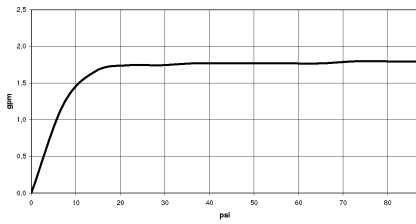

Hand shower FlowReduce - Brushed Platinum

IMO

28 012 979

- Four settings: COMPACT RAIN, COMPACT SOFT FLOW, COMPACT AQUAPRESSURE FLOW, COMPACT CASCADE, max. flow rate 6.8 l/min (at 3 bar)
- with anti-scale system
- spray head Ø 120mm
- 1/2" connection
- This product can help a building meet the requirements of Green Building Rating Systems, e.g. LEED®, BREEAM®, DGNB

Hand shower FlowReduce - Brushed Platinum

IMO

28 012 979

28 012 979

mm [inches]

Flow rate chart

Codes & Standards

ASME A112.18.1