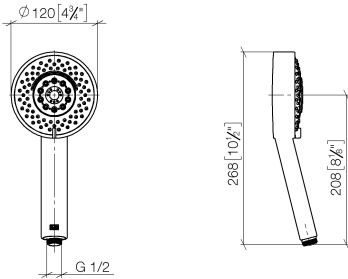

Hand shower - Platinum

IMO

28 012 979

- Four settings: COMPACT RAIN, COMPACT SOFT FLOW, COMPACT AQUAPRESSURE FLOW, COMPACT CASCADE, max. flow rate 15 l/min (at 3 bar)
- with anti-scale system
- spray head Ø 120mm
- 1/2" connection

Intrinsic protection against back flow.

Fits: IMO, LULU, MADISON, MEM, TARA, CL.1, LISSÉ, VAIA, META, CYO

	Platinum	28 012 979-08
	Chrome	28 012 979-00 0010
	Chrome	28 012 979-00
	Brushed Platinum	28 012 979-06
	Brushed Platinum	28 012 979-06 0010
	Platinum	28 012 979-08 0010
	Dark Chrome	28 012 979-19
	Dark Chrome	28 012 979-19 0010
	Light Gold	28 012 979-26
	Light Gold	28 012 979-26 0010
	Brushed Light Gold	28 012 979-27
	Brushed Light Gold	28 012 979-27 0010
	Brushed Durabress (23kt Gold)	28 012 979-28
	Brushed Durabress (23kt Gold)	28 012 979-28 0010
	Matte Black	28 012 979-33 0010
	Matte Black	28 012 979-33
	Brushed Bronze	28 012 979-42
	Brushed Bronze	28 012 979-42 0010
	Brushed Champagne (22kt Gold)	28 012 979-46
	Brushed Champagne (22kt Gold)	28 012 979-46 0010
	Champagne (22kt Gold)	28 012 979-47
	Champagne (22kt Gold)	28 012 979-47 0010
	Brushed Chrome	28 012 979-93
	Brushed Chrome	28 012 979-93 0010
	Brushed Dark Platinum	28 012 979-99 0010
	Brushed Dark Platinum	28 012 979-99

Hand shower - Platinum

IMO

28 012 979

28 012 979

mm [inches]

Flow rate chart

Codes & Standards

DIN 4109