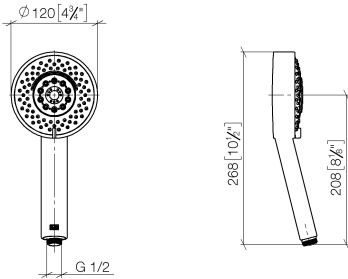

**Hand shower - Light Gold**

IMO

28 012 979

- Four settings: COMPACT RAIN, COMPACT SOFT FLOW, COMPACT AQUAPRESSURE FLOW, COMPACT CASCADE, max. flow rate 15 l/min (at 3 bar)
- with anti-scale system
- spray head Ø 120mm
- 1/2" connection

## Hand shower - Light Gold

---

IMO

28 012 979

28 012 979

mm [inches]

Flow rate chart

Codes & Standards