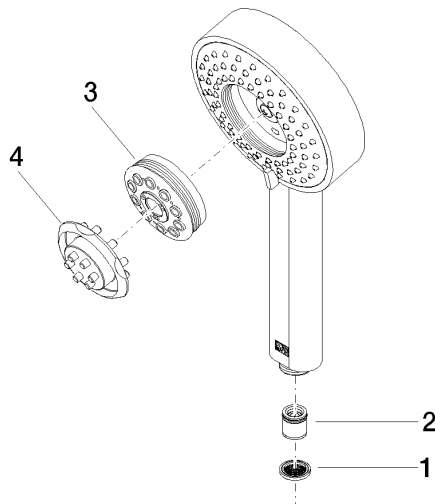

**Hand shower - Light Gold**

IMO

28 012 979

- Four settings: COMPACT RAIN, COMPACT SOFT FLOW, COMPACT AQUAPRESSURE FLOW, COMPACT CASCADE, max. flow rate 15 l/min (at 3 bar)
- with anti-scale system
- spray head Ø 120mm
- 1/2" connection

## Hand shower - Light Gold

---

IMO

28 012 979

28 012 979

mm [inches]

Flow rate chart

Codes & Standards

### Certificates

---

LGA\_29

28 012 979

**Product version from 4/1/2024**

Parts for other  
finishes can be found  
here: [Chrome](#)

### Spare parts list