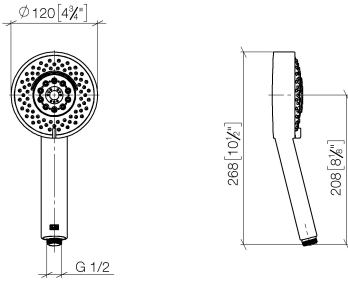

Hand shower - Brushed Durabronz (23kt Gold)

IMO

28 012 979

- Four settings: COMPACT RAIN, COMPACT SOFT FLOW, COMPACT AQUAPRESSURE FLOW, COMPACT CASCADE, max. flow rate 15 l/min (at 3 bar)
- with anti-scale system
- spray head Ø 120mm
- 1/2" connection

Intrinsic protection against back flow.

Fits: IMO, LULU, MADISON, MEM, TARA, CL.1, LISSÉ, VAIA, META, CYO

	Brushed Durabronz (23kt Gold)	28 012 979-28
	Chrome	28 012 979-00 0010
	Chrome	28 012 979-00
	Brushed Platinum	28 012 979-06
	Brushed Platinum	28 012 979-06 0010
	Platinum	28 012 979-08
	Platinum	28 012 979-08 0010
	Dark Chrome	28 012 979-19
	Dark Chrome	28 012 979-19 0010
	Light Gold	28 012 979-26
	Light Gold	28 012 979-26 0010
	Brushed Light Gold	28 012 979-27
	Brushed Light Gold	28 012 979-27 0010
	Brushed Durabronz (23kt Gold)	28 012 979-28 0010
	Matte Black	28 012 979-33 0010
	Matte Black	28 012 979-33
	Brushed Bronze	28 012 979-42
	Brushed Bronze	28 012 979-42 0010
	Brushed Champagne (22kt Gold)	28 012 979-46
	Brushed Champagne (22kt Gold)	28 012 979-46 0010
	Champagne (22kt Gold)	28 012 979-47
	Champagne (22kt Gold)	28 012 979-47 0010
	Brushed Chrome	28 012 979-93
	Brushed Chrome	28 012 979-93 0010
	Brushed Dark Platinum	28 012 979-99 0010
	Brushed Dark Platinum	28 012 979-99

Hand shower - Brushed Durabronz (23kt Gold)

IMO

28 012 979

28 012 979

mm [inches]

Flow rate chart

Codes & Standards

DIN 4109