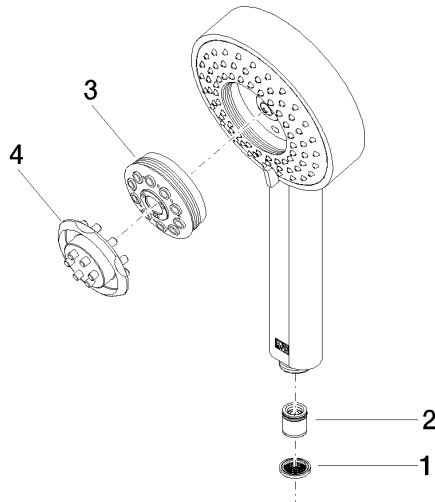

Hand shower - Brushed Durabronz (23kt Gold)

IMO

28 012 979

- Four settings: COMPACT RAIN, COMPACT SOFT FLOW, COMPACT AQUAPRESSURE FLOW, COMPACT CASCADE, max. flow rate 15 l/min (at 3 bar)
- with anti-scale system
- spray head Ø 120mm
- 1/2" connection

Hand shower - Brushed Durabronz (23kt Gold)

IMO

28 012 979

28 012 979

mm [inches]

Flow rate chart

Codes & Standards

DIN 4109

ISO 3822

Ü-Zeichen

Hand shower - Brushed Durabronz (23kt Gold)

IMO

28 012 979

Certificates

LGA_29

28 012 979

Product version from 4/1/2024

Parts for other
finishes can be found
here: [Chrome](#)

Hand shower - Brushed Durabrass (23kt Gold)

IMO

28 012 979

Spare parts list

Product version from 4/1/2024

No.	Item Number	Name	Quantity used	Delivery time
	09 23 01 039 90	sieve	4	2