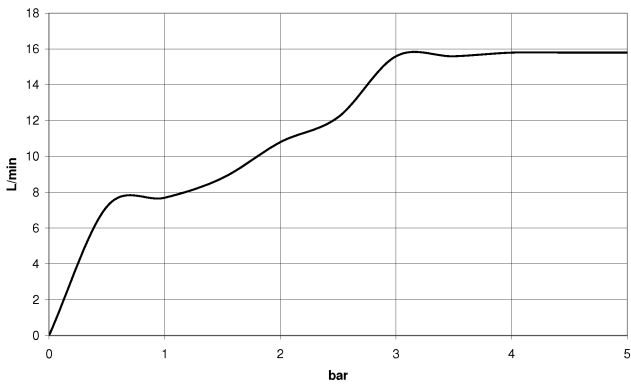

Hand shower - Brushed Bronze

IMO

28 012 979

- Four settings: COMPACT RAIN, COMPACT SOFT FLOW, COMPACT AQUAPRESSURE FLOW, COMPACT CASCADE, max. flow rate 15 l/min (at 3 bar)
- with anti-scale system
- spray head Ø 120mm
- 1/2" connection

Hand shower - Brushed Bronze

IMO

28 012 979

28 012 979

mm [inches]

Flow rate chart

Certificates

LGA_29980.