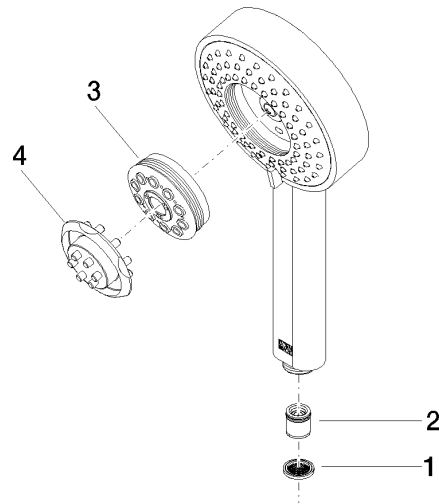

Hand shower - Brushed Bronze

IMO

28 012 979

- Four settings: COMPACT RAIN, COMPACT SOFT FLOW, COMPACT AQUAPRESSURE FLOW, COMPACT CASCADE, max. flow rate 15 l/min (at 3 bar)
- with anti-scale system
- spray head Ø 120mm
- 1/2" connection

Intrinsic protection against back flow.

Fits: IMO, LULU, MADISON, MEM, TARA, CL.1, LISSÉ, VAIA, META, CYO

	Brushed Bronze	28 012 979-42
	Chrome	28 012 979-00 0010
	Chrome	28 012 979-00
	Brushed Platinum	28 012 979-06
	Brushed Platinum	28 012 979-06 0010
	Platinum	28 012 979-08
	Platinum	28 012 979-08 0010
	Dark Chrome	28 012 979-19
	Dark Chrome	28 012 979-19 0010
	Light Gold	28 012 979-26
	Light Gold	28 012 979-26 0010
	Brushed Light Gold	28 012 979-27
	Brushed Light Gold	28 012 979-27 0010
	Brushed Durabrass (23kt Gold)	28 012 979-28
	Brushed Durabrass (23kt Gold)	28 012 979-28 0010
	Matte Black	28 012 979-33 0010
	Matte Black	28 012 979-33
	Brushed Bronze	28 012 979-42 0010
	Brushed Champagne (22kt Gold)	28 012 979-46
	Brushed Champagne (22kt Gold)	28 012 979-46 0010
	Champagne (22kt Gold)	28 012 979-47
	Champagne (22kt Gold)	28 012 979-47 0010
	Brushed Chrome	28 012 979-93
	Brushed Chrome	28 012 979-93 0010
	Brushed Dark Platinum	28 012 979-99 0010
	Brushed Dark Platinum	28 012 979-99

Hand shower - Brushed Bronze

IMO

28 012 979

28 012 979

mm [inches]

Flow rate chart

Certificates

LGA_29980.

28 012 979

Parts for other finishes can be found here: [Chrome](#)

Spare parts list

No.	Item Number	Name	Quantity used	Delivery time
1	09 23 01 039 90	sieve	1	2
2	09 23 01 046 90	back-flow preventer	1	2
3	04 12 11 071 00 90	shower	1	2
4	09 30 09 022 90	key	1	2