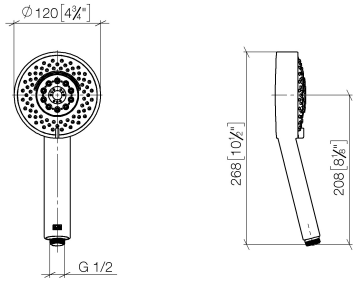

Hand shower - Brushed Bronze

IMO

28 012 979

- Four settings: COMPACT RAIN, COMPACT SOFT FLOW, COMPACT AQUAPRESSURE FLOW, COMPACT CASCADE, max. flow rate 15 l/min (at 3 bar)
- with anti-scale system
- spray head Ø 120mm
- 1/2" connection

Intrinsic protection against back flow.

Fits: IMO, LULU, MADISON, MEM, TARA, CL.1, LISSÉ, VAIA, META, CYO

	Brushed Bronze	28 012 979-42
	Chrome	28 012 979-00 0010
	Chrome	28 012 979-00
	Brushed Platinum	28 012 979-06
	Brushed Platinum	28 012 979-06 0010
	Platinum	28 012 979-08
	Platinum	28 012 979-08 0010
	Dark Chrome	28 012 979-19
	Dark Chrome	28 012 979-19 0010
	Light Gold	28 012 979-26
	Light Gold	28 012 979-26 0010
	Brushed Light Gold	28 012 979-27
	Brushed Light Gold	28 012 979-27 0010
	Brushed Durabrass (23kt Gold)	28 012 979-28
	Brushed Durabrass (23kt Gold)	28 012 979-28 0010
	Matte Black	28 012 979-33 0010
	Matte Black	28 012 979-33
	Brushed Bronze	28 012 979-42 0010
	Brushed Champagne (22kt Gold)	28 012 979-46
	Brushed Champagne (22kt Gold)	28 012 979-46 0010
	Champagne (22kt Gold)	28 012 979-47
	Champagne (22kt Gold)	28 012 979-47 0010
	Brushed Chrome	28 012 979-93
	Brushed Chrome	28 012 979-93 0010
	Brushed Dark Platinum	28 012 979-99 0010
	Brushed Dark Platinum	28 012 979-99

Hand shower - Brushed Bronze

IMO

28 012 979

28 012 979

mm [inches]

Flow rate chart

Certificates

LGA_29980.