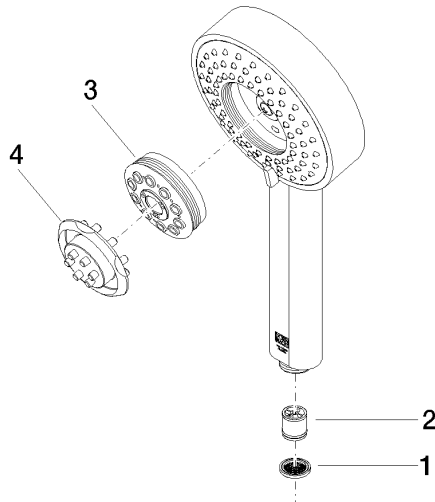

Hand shower FlowReduce - Brushed Bronze

IMO

28 012 979

- Four settings: COMPACT RAIN, COMPACT SOFT FLOW, COMPACT AQUAPRESSURE FLOW, COMPACT CASCADE, max. flow rate 6.8 l/min (at 3 bar)
- with anti-scale system
- spray head Ø 120mm
- 1/2" connection
- This product can help a building meet the requirements of Green Building Rating Systems, e.g. LEED®, BREEAM®, DGNB

Hand shower FlowReduce - Brushed Bronze

IMO

28 012 979

28 012 979

mm [inches]

Flow rate chart

Codes & Standards

DIN 4109

ISO 3822

Ü-Zeichen

Hand shower FlowReduce - Brushed Bronze

IMO

28 012 979

Certificates

LGA_29

28 012 979

Product version from 4/1/2024

Parts for other
finishes can be found
here: [Chrome](#)

Hand shower FlowReduce - Brushed Bronze

IMO

28 012 979

Spare parts list

Product version from 4/1/2024

No.	Item Number	Name	Quantity used	Delivery time
	09 23 01 039 90	sieve	4	2