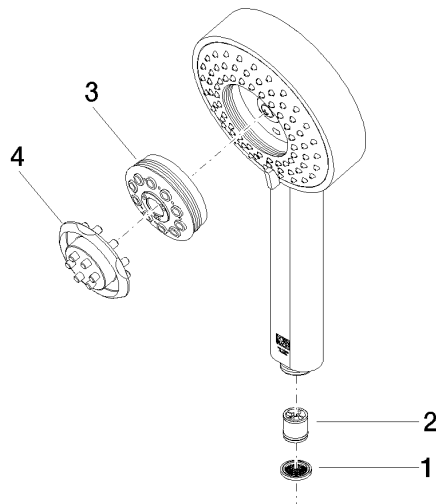

Hand shower FlowReduce - Brushed Champagne (22kt Gold)

IMO

28 012 979

- Four settings: COMPACT RAIN, COMPACT SOFT FLOW, COMPACT AQUAPRESSURE FLOW, COMPACT CASCADE, max. flow rate 6.8 l/min (at 3 bar)
- with anti-scale system
- spray head Ø 120mm
- 1/2" connection
- This product can help a building meet the requirements of Green Building Rating Systems, e.g. LEED®, BREEAM®, DGNB

Hand shower FlowReduce - Brushed Champagne (22kt Gold)

IMO

28 012 979

28 012 979

mm [inches]

Flow rate chart

Codes & Standards

DIN 4109

ISO 3822

Ü-Zeichen

Hand shower FlowReduce - Brushed Champagne (22kt Gold)

IMO

28 012 979

Certificates

LGA_29

28 012 979

Product version from 4/1/2024

Parts for other
finishes can be found
here: [Chrome](#)

Hand shower FlowReduce - Brushed Champagne (22kt Gold)

IMO

28 012 979

Spare parts list

Product version from 4/1/2024

No.	Item Number	Name	Quantity used	Delivery time
	09 23 01 039 90	sieve	4	2