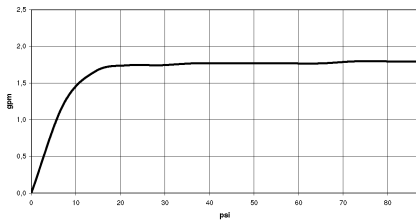

Hand shower FlowReduce - Brushed Champagne (22kt Gold)

IMO

28 012 979

- Four settings: COMPACT RAIN, COMPACT SOFT FLOW, COMPACT AQUAPRESSURE FLOW, COMPACT CASCADE, max. flow rate 6.8 l/min (at 3 bar)
- with anti-scale system
- spray head Ø 120mm
- 1/2" connection
- This product can help a building meet the requirements of Green Building Rating Systems, e.g. LEED®, BREEAM®, DGNB

Hand shower FlowReduce - Brushed Champagne (22kt Gold)

IMO

28 012 979

28 012 979

mm [inches]

Flow rate chart

Codes & Standards

DIN 4109