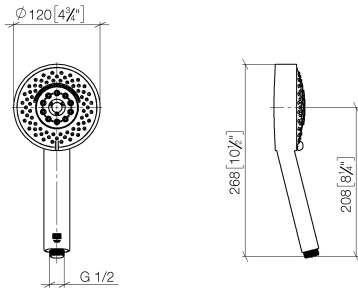

Hand shower FlowReduce - Brushed Champagne (22kt Gold)

IMO

28 012 979

- Four settings: COMPACT RAIN, COMPACT SOFT FLOW, COMPACT AQUAPRESSURE FLOW, COMPACT CASCADE, max. flow rate 6.8 l/min (at 3 bar)
- with anti-scale system
- spray head Ø 120mm
- 1/2" connection
- This product can help a building meet the requirements of Green Building Rating Systems, e.g. LEED®, BREEAM®, DGNB

Intrinsic protection against back flow.

Fits: IMO, LULU, MADISON, MEM, TARA, CL.1, LISSÉ, VAIA, META, CYO

	Brushed Champagne (22kt Gold)	28 012 979-46 0010
	Chrome	28 012 979-00 0010
	Chrome	28 012 979-00
	Brushed Platinum	28 012 979-06
	Brushed Platinum	28 012 979-06 0010
	Platinum	28 012 979-08
	Platinum	28 012 979-08 0010
	Dark Chrome	28 012 979-19
	Dark Chrome	28 012 979-19 0010
	Light Gold	28 012 979-26
	Light Gold	28 012 979-26 0010
	Brushed Light Gold	28 012 979-27
	Brushed Light Gold	28 012 979-27 0010
	Brushed Durabronze (23kt Gold)	28 012 979-28
	Brushed Durabronze (23kt Gold)	28 012 979-28 0010
	Matte Black	28 012 979-33 0010
	Matte Black	28 012 979-33
	Brushed Bronze	28 012 979-42
	Brushed Bronze	28 012 979-42 0010
	Brushed Champagne (22kt Gold)	28 012 979-46
	Champagne (22kt Gold)	28 012 979-47
	Champagne (22kt Gold)	28 012 979-47 0010
	Brushed Chrome	28 012 979-93
	Brushed Chrome	28 012 979-93 0010
	Brushed Dark Platinum	28 012 979-99 0010
	Brushed Dark Platinum	28 012 979-99

Hand shower FlowReduce - Brushed Champagne (22kt Gold)

IMO

28 012 979

28 012 979

mm [inches]

Flow rate chart

Codes & Standards

DIN 4109