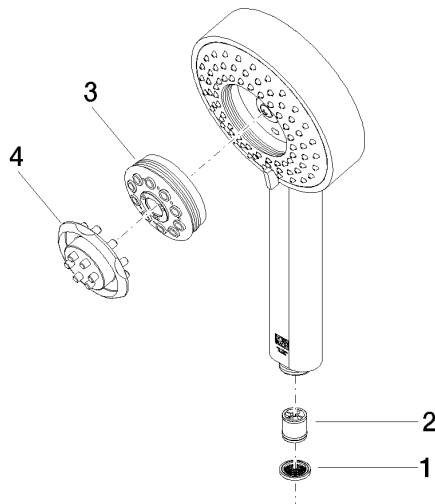

Hand shower FlowReduce - Champagne (22kt Gold)

IMO

28 012 979

- Four settings: COMPACT RAIN, COMPACT SOFT FLOW, COMPACT AQUAPRESSURE FLOW, COMPACT CASCADE, max. flow rate 6.8 l/min (at 3 bar)
- with anti-scale system
- spray head Ø 120mm
- 1/2" connection
- This product can help a building meet the requirements of Green Building Rating Systems, e.g. LEED®, BREEAM®, DGNB

Hand shower FlowReduce - Champagne (22kt Gold)

IMO

28 012 979

28 012 979

mm [inches]

Flow rate chart

Codes & Standards

DIN 4109

ISO 3822

Ü-Zeichen

Hand shower FlowReduce - Champagne (22kt Gold)

IMO

28 012 979

Certificates

LGA_29

28 012 979

Product version from 4/1/2024

Parts for other
finishes can be found
here: [Chrome](#)

Hand shower FlowReduce - Champagne (22kt Gold)

IMO

28 012 979

Spare parts list

Product version from 4/1/2024

| No. | Item Number | Name | Quantity used | Delivery time |
|-----|-----------------|-------|---------------|---------------|
| | 09 23 01 039 90 | sieve | 4 | 2 |