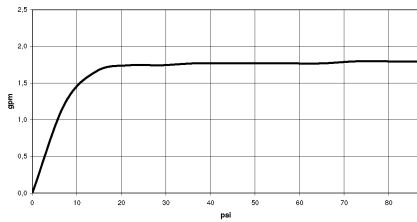

Hand shower FlowReduce - Champagne (22kt Gold)

IMO

28 012 979

- Four settings: COMPACT RAIN, COMPACT SOFT FLOW, COMPACT AQUAPRESSURE FLOW, COMPACT CASCADE, max. flow rate 6.8 l/min (at 3 bar)
- with anti-scale system
- spray head Ø 120mm
- 1/2" connection
- This product can help a building meet the requirements of Green Building Rating Systems, e.g. LEED®, BREEAM®, DGNB

Hand shower FlowReduce - Champagne (22kt Gold)

IMO

28 012 979

28 012 979

mm [inches]

Flow rate chart

Codes & Standards

DIN 4109