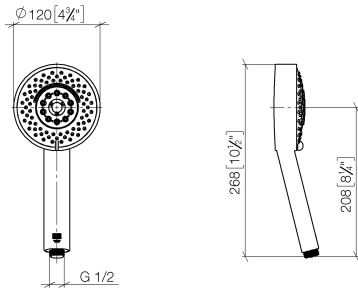

Hand shower FlowReduce - Champagne (22kt Gold)

IMO

28 012 979

- Four settings: COMPACT RAIN, COMPACT SOFT FLOW, COMPACT AQUAPRESSURE FLOW, COMPACT CASCADE, max. flow rate 6.8 l/min (at 3 bar)
- with anti-scale system
- spray head Ø 120mm
- 1/2" connection
- This product can help a building meet the requirements of Green Building Rating Systems, e.g. LEED®, BREEAM®, DGNB

Intrinsic protection against back flow.

Fits: IMO, LULU, MADISON, MEM, TARA, CL.1, LISSÉ, VAIA, META, CYO

| | | |
|--|--------------------------------|--------------------|
|  | Champagne (22kt Gold) | 28 012 979-47 0010 |
|  | Chrome | 28 012 979-00 0010 |
|  | Chrome | 28 012 979-00 |
|  | Brushed Platinum | 28 012 979-06 |
|  | Brushed Platinum | 28 012 979-06 0010 |
|  | Platinum | 28 012 979-08 |
|  | Platinum | 28 012 979-08 0010 |
|  | Dark Chrome | 28 012 979-19 |
|  | Dark Chrome | 28 012 979-19 0010 |
|  | Light Gold | 28 012 979-26 |
|  | Light Gold | 28 012 979-26 0010 |
|  | Brushed Light Gold | 28 012 979-27 |
|  | Brushed Light Gold | 28 012 979-27 0010 |
|  | Brushed Durabronze (23kt Gold) | 28 012 979-28 |
|  | Brushed Durabronze (23kt Gold) | 28 012 979-28 0010 |
|  | Matte Black | 28 012 979-33 0010 |
|  | Matte Black | 28 012 979-33 |
|  | Brushed Bronze | 28 012 979-42 |
|  | Brushed Bronze | 28 012 979-42 0010 |
|  | Brushed Champagne (22kt Gold) | 28 012 979-46 |
|  | Brushed Champagne (22kt Gold) | 28 012 979-46 0010 |
|  | Champagne (22kt Gold) | 28 012 979-47 |
|  | Brushed Chrome | 28 012 979-93 |
|  | Brushed Chrome | 28 012 979-93 0010 |
|  | Brushed Dark Platinum | 28 012 979-99 0010 |
|  | Brushed Dark Platinum | 28 012 979-99 |

Hand shower FlowReduce - Champagne (22kt Gold)

IMO

28 012 979

28 012 979

mm [inches]

Flow rate chart

Codes & Standards

DIN 4109