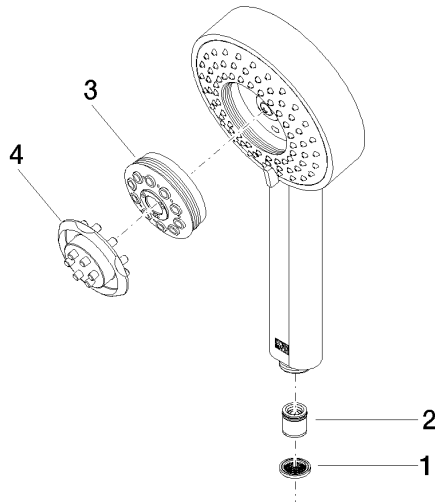

Hand shower - Brushed Chrome

IMO

28 012 979

- Four settings: COMPACT RAIN, COMPACT SOFT FLOW, COMPACT AQUAPRESSURE FLOW, COMPACT CASCADE, max. flow rate 15 l/min (at 3 bar)
- with anti-scale system
- spray head Ø 120mm
- 1/2" connection

Hand shower - Brushed Chrome

IMO

28 012 979

28 012 979

mm [inches]

Flow rate chart

Codes & Standards

DIN 4109

ISO 3822

Ü-Zeichen

Hand shower - Brushed Chrome

IMO

28 012 979

Certificates

LGA_29

28 012 979

Product version from 4/1/2024

Parts for other
finishes can be found
here: [Chrome](#)

Hand shower - Brushed Chrome

IMO

28 012 979

Spare parts list

Product version from 4/1/2024

No.	Item Number	Name	Quantity used	Delivery time
	09 23 01 039 90	sieve	4	2