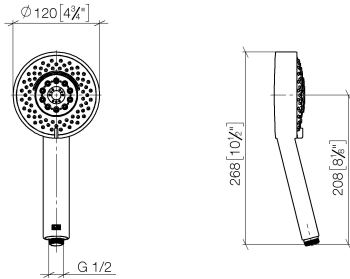

Hand shower - Brushed Chrome

IMO

28 012 979

- Four settings: COMPACT RAIN, COMPACT SOFT FLOW, COMPACT AQUAPRESSURE FLOW, COMPACT CASCADE, max. flow rate 15 l/min (at 3 bar)
- with anti-scale system
- spray head Ø 120mm
- 1/2" connection

Intrinsic protection against back flow.

Fits: IMO, LULU, MADISON, MEM, TARA, CL.1, LISSÉ, VAIA, META, CYO

	Brushed Chrome	28 012 979-93
	Chrome	28 012 979-00 0010
	Chrome	28 012 979-00
	Brushed Platinum	28 012 979-06
	Brushed Platinum	28 012 979-06 0010
	Platinum	28 012 979-08
	Platinum	28 012 979-08 0010
	Dark Chrome	28 012 979-19
	Dark Chrome	28 012 979-19 0010
	Light Gold	28 012 979-26
	Light Gold	28 012 979-26 0010
	Brushed Light Gold	28 012 979-27
	Brushed Light Gold	28 012 979-27 0010
	Brushed Durabrass (23kt Gold)	28 012 979-28
	Brushed Durabrass (23kt Gold)	28 012 979-28 0010
	Matte Black	28 012 979-33 0010
	Matte Black	28 012 979-33
	Brushed Bronze	28 012 979-42
	Brushed Bronze	28 012 979-42 0010
	Brushed Champagne (22kt Gold)	28 012 979-46
	Brushed Champagne (22kt Gold)	28 012 979-46 0010
	Champagne (22kt Gold)	28 012 979-47
	Champagne (22kt Gold)	28 012 979-47 0010
	Brushed Chrome	28 012 979-93 0010
	Brushed Dark Platinum	28 012 979-99 0010
	Brushed Dark Platinum	28 012 979-99

Hand shower - Brushed Chrome

IMO

28 012 979

28 012 979

mm [inches]

Flow rate chart

Codes & Standards

DIN 4109