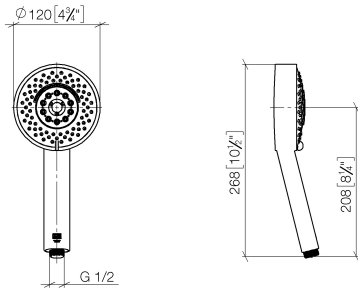

Hand shower FlowReduce - Brushed Chrome

IMO

28 012 979

- Four settings: COMPACT RAIN, COMPACT SOFT FLOW, COMPACT AQUAPRESSURE FLOW, COMPACT CASCADE, max. flow rate 6.8 l/min (at 3 bar)
- with anti-scale system
- spray head Ø 120mm
- 1/2" connection
- This product can help a building meet the requirements of Green Building Rating Systems, e.g. LEED®, BREEAM®, DGNB

Intrinsic protection against back flow.

Fits: IMO, LULU, MADISON, MEM, TARA, CL.1, LISSÉ, VAIA, META, CYO

	Brushed Chrome	28 012 979-93 0010
	Chrome	28 012 979-00 0010
	Chrome	28 012 979-00
	Brushed Platinum	28 012 979-06
	Brushed Platinum	28 012 979-06 0010
	Platinum	28 012 979-08
	Platinum	28 012 979-08 0010
	Dark Chrome	28 012 979-19
	Dark Chrome	28 012 979-19 0010
	Light Gold	28 012 979-26
	Light Gold	28 012 979-26 0010
	Brushed Light Gold	28 012 979-27
	Brushed Light Gold	28 012 979-27 0010
	Brushed Durabrass (23kt Gold)	28 012 979-28
	Brushed Durabrass (23kt Gold)	28 012 979-28 0010
	Matte Black	28 012 979-33 0010
	Matte Black	28 012 979-33
	Brushed Bronze	28 012 979-42
	Brushed Bronze	28 012 979-42 0010
	Brushed Champagne (22kt Gold)	28 012 979-46
	Brushed Champagne (22kt Gold)	28 012 979-46 0010
	Champagne (22kt Gold)	28 012 979-47
	Champagne (22kt Gold)	28 012 979-47 0010
	Brushed Chrome	28 012 979-93
	Brushed Dark Platinum	28 012 979-99 0010
	Brushed Dark Platinum	28 012 979-99

Hand shower FlowReduce - Brushed Chrome

IMO

28 012 979

28 012 979

mm [inches]

Flow rate chart

Codes & Standards

ASME A112.18.1