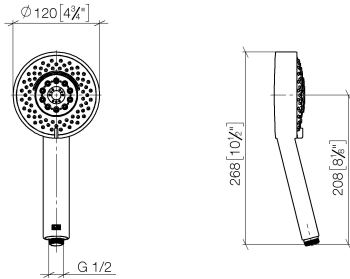

**Hand shower - Brushed Dark Platinum**

28 012 979

- Four settings: COMPACT RAIN, COMPACT SOFT FLOW, COMPACT AQUAPRESSURE FLOW, COMPACT CASCADE, max. flow rate 15 l/min (at 3 bar)
- with anti-scale system
- spray head Ø 120mm
- 1/2" connection

## Hand shower - Brushed Dark Platinum

---

IMO

28 012 979

28 012 979

mm [inches]

### Flow rate chart