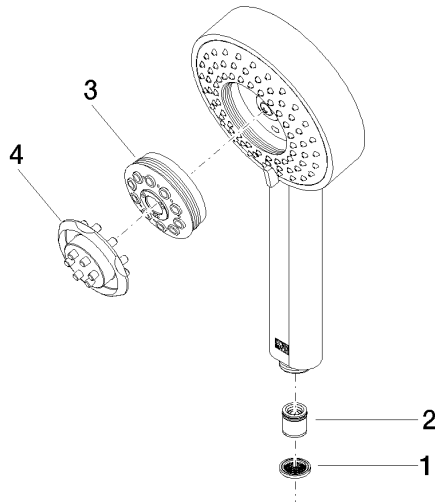

**Hand shower - Brushed Dark Platinum**

28 012 979

- Four settings: COMPACT RAIN, COMPACT SOFT FLOW, COMPACT AQUAPRESSURE FLOW, COMPACT CASCADE, max. flow rate 15 l/min (at 3 bar)
- with anti-scale system
- spray head Ø 120mm
- 1/2" connection

## Hand shower - Brushed Dark Platinum

---

IMO

28 012 979

28 012 979

mm [inches]

### Certificates

---

LGA\_29

28 012 979

**Product version from 4/1/2024**

Parts for other  
finishes can be found  
here: [Chrome](#)

## Spare parts list