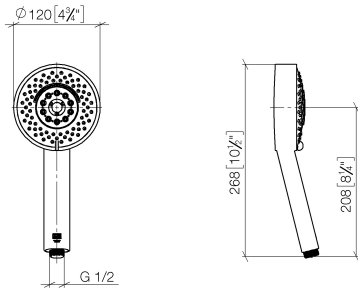

Hand shower FlowReduce - Brushed Dark Platinum

IMO

28 012 979

- Four settings: COMPACT RAIN, COMPACT SOFT FLOW, COMPACT AQUAPRESSURE FLOW, COMPACT CASCADE, max. flow rate 6.8 l/min (at 3 bar)
- with anti-scale system
- spray head Ø 120mm
- 1/2" connection
- This product can help a building meet the requirements of Green Building Rating Systems, e.g. LEED®, BREEAM®, DGNB

Intrinsic protection against back flow.

Fits: IMO, LULU, MADISON, MEM, TARA, CL.1, LISSÉ, VAIA, META, CYO

	Brushed Dark Platinum	28 012 979-99 0010
	Chrome	28 012 979-00 0010
	Chrome	28 012 979-00
	Brushed Platinum	28 012 979-06
	Brushed Platinum	28 012 979-06 0010
	Platinum	28 012 979-08
	Platinum	28 012 979-08 0010
	Dark Chrome	28 012 979-19
	Dark Chrome	28 012 979-19 0010
	Light Gold	28 012 979-26
	Light Gold	28 012 979-26 0010
	Brushed Light Gold	28 012 979-27
	Brushed Light Gold	28 012 979-27 0010
	Brushed Durabronze (23kt Gold)	28 012 979-28
	Brushed Durabronze (23kt Gold)	28 012 979-28 0010
	Matte Black	28 012 979-33 0010
	Matte Black	28 012 979-33
	Brushed Bronze	28 012 979-42
	Brushed Bronze	28 012 979-42 0010
	Brushed Champagne (22kt Gold)	28 012 979-46
	Brushed Champagne (22kt Gold)	28 012 979-46 0010
	Champagne (22kt Gold)	28 012 979-47
	Champagne (22kt Gold)	28 012 979-47 0010
	Brushed Chrome	28 012 979-93
	Brushed Chrome	28 012 979-93 0010
	Brushed Dark Platinum	28 012 979-99

Hand shower FlowReduce - Brushed Dark Platinum

IMO

28 012 979

28 012 979

mm [inches]

Flow rate chart

Codes & Standards

ASME A112.18.1