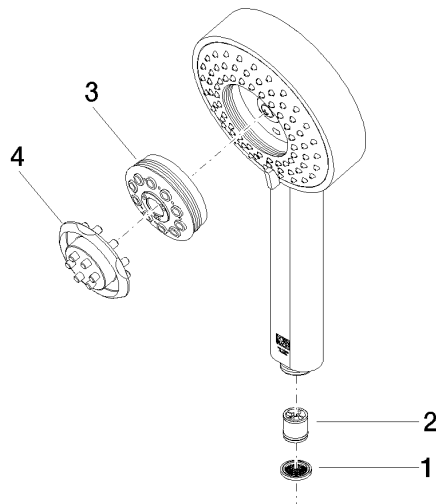

Hand shower FlowReduce - Brushed Dark Platinum

IMO

28 012 979

- Four settings: COMPACT RAIN, COMPACT SOFT FLOW, COMPACT AQUAPRESSURE FLOW, COMPACT CASCADE, max. flow rate 6.8 l/min (at 3 bar)
- with anti-scale system
- spray head Ø 120mm
- 1/2" connection
- This product can help a building meet the requirements of Green Building Rating Systems, e.g. LEED®, BREEAM®, DGNB

Hand shower FlowReduce - Brushed Dark Platinum

IMO

28 012 979

28 012 979

mm [inches]

Flow rate chart

Codes & Standards

ASME A112.18.1

cUPC

DIN 4109

ISO 3822

Ü-Zeichen

Hand shower FlowReduce - Brushed Dark Platinum

IMO

28 012 979

Certificates

IAPMO_4976

LGA_29

28 012 979

Product version from 4/1/2024

Parts for other
finishes can be found
here: [Chrome](#)

Hand shower FlowReduce - Brushed Dark Platinum

IMO

28 012 979